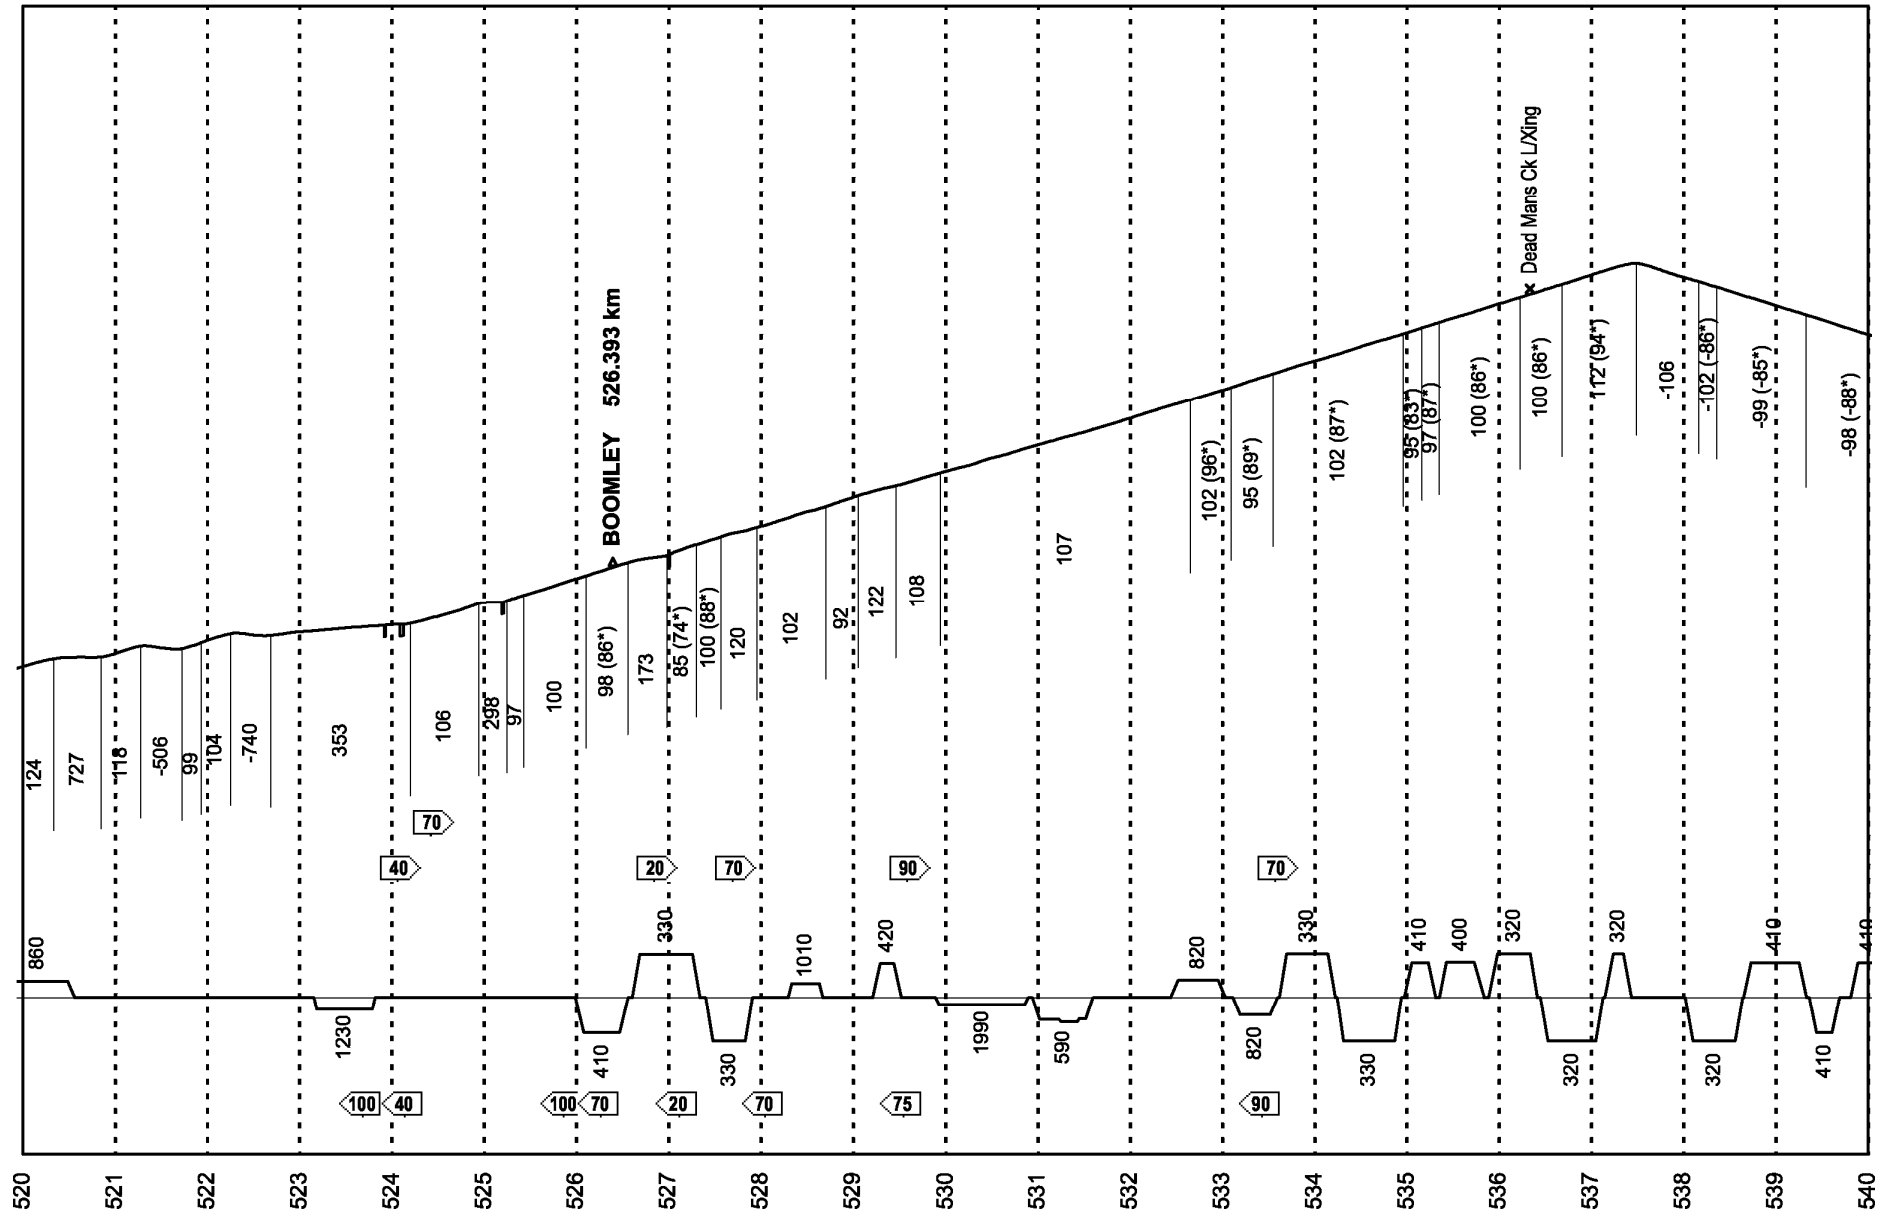

Corridor Code W60 – Troy Junction to Merrygoen

* Compensated

* Compensated

* Compensated

* Compensated

* Compensated