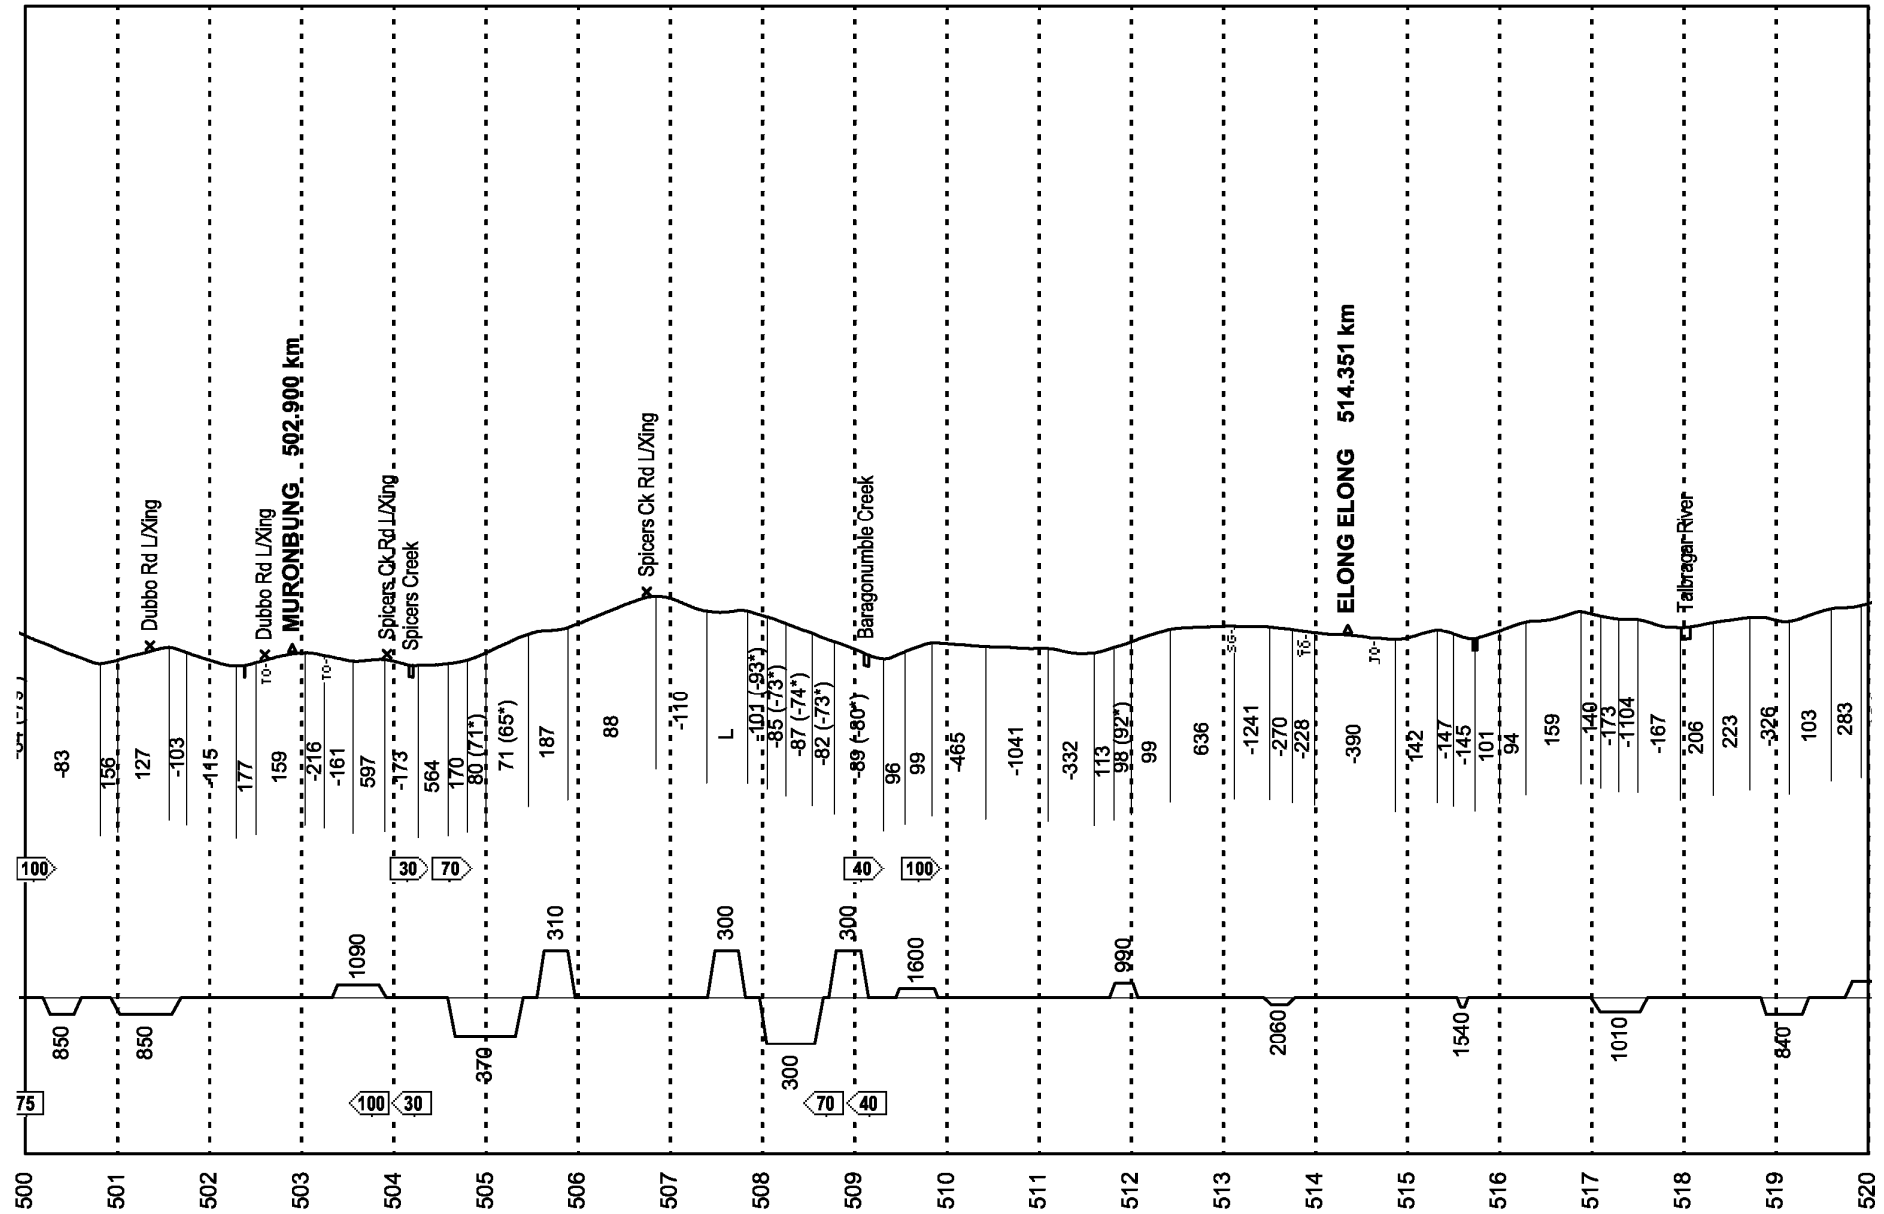

Corridor Code W60 – Troy Junction to Merrygoen

* Compensated

* Compensated

* Compensated

* Compensated

* Compensated