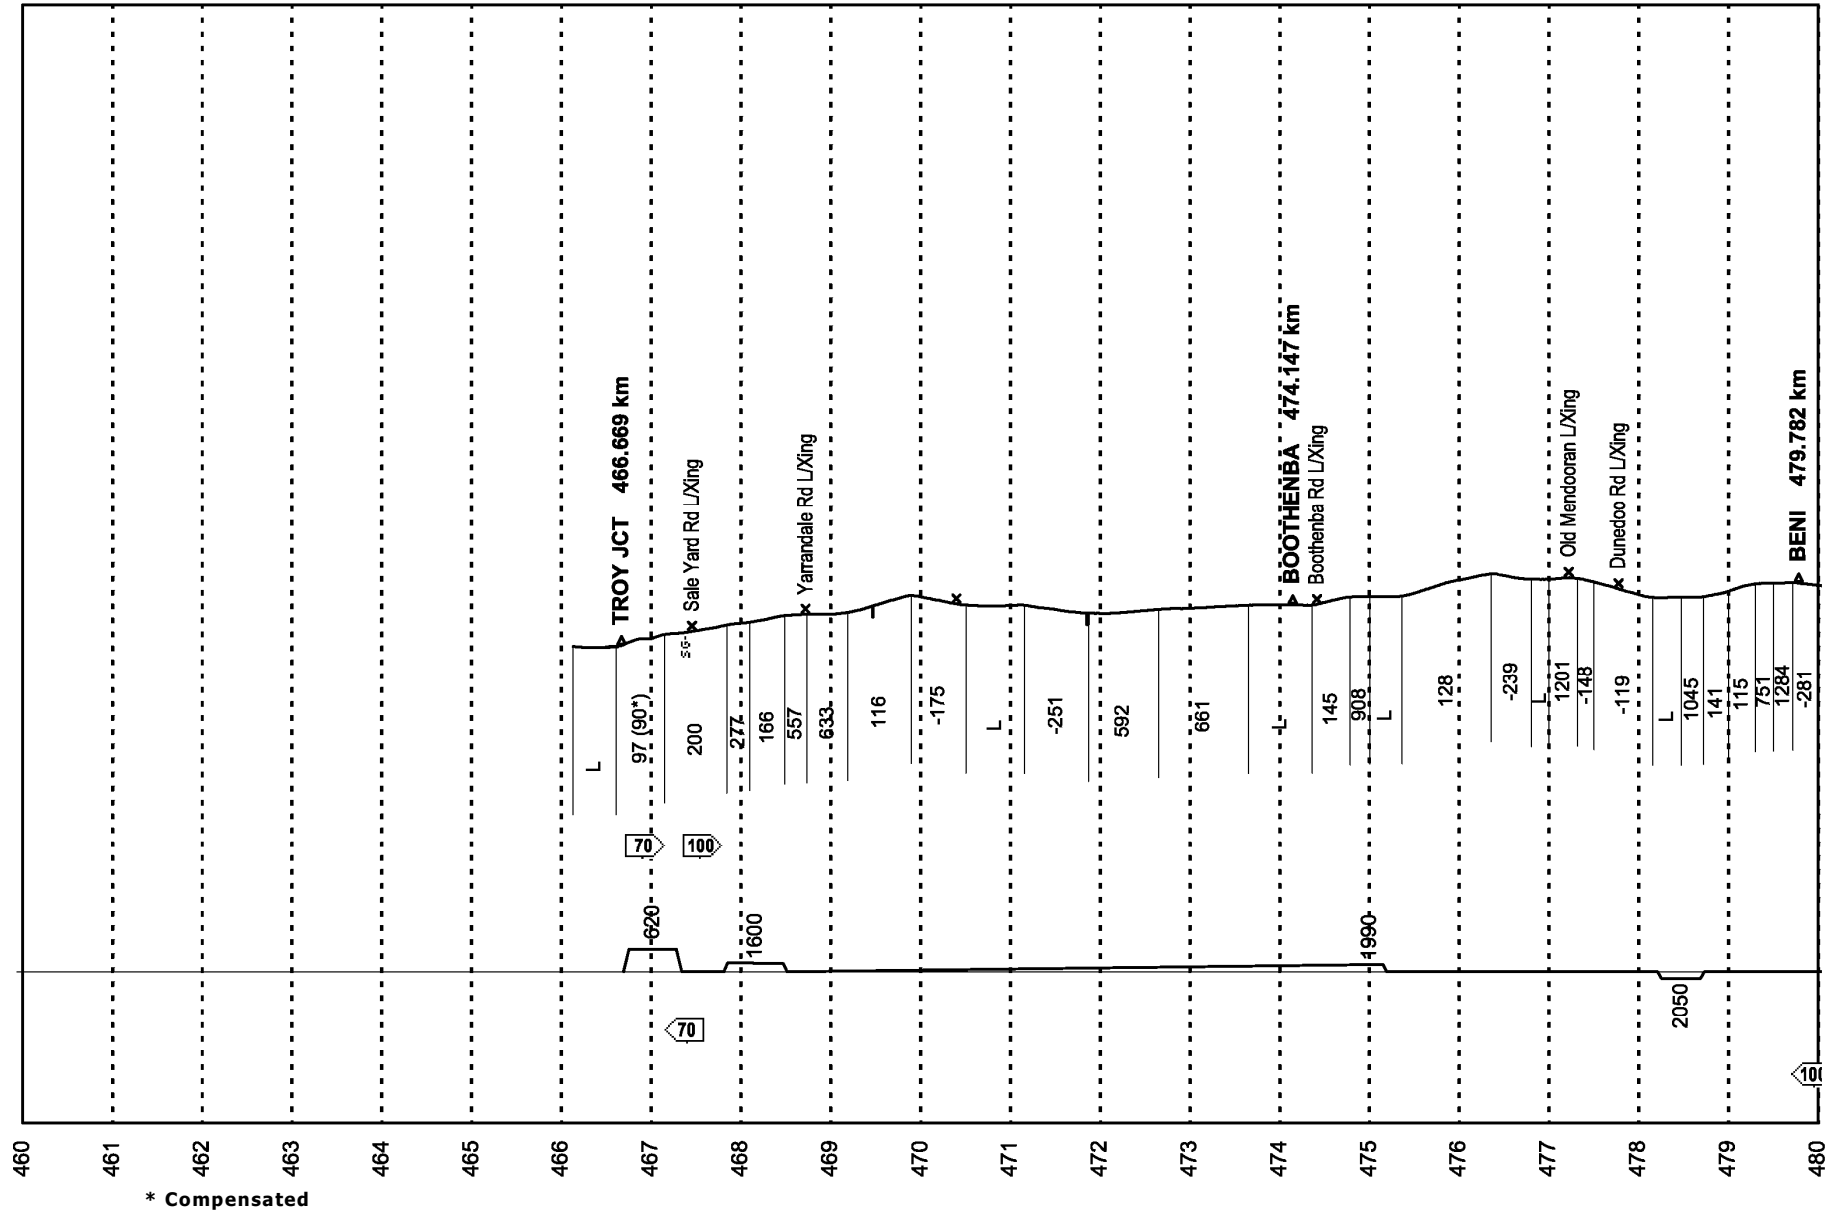

Corridor Code W60 – Troy Junction to Merrygoen

* Compensated

* Compensated

* Compensated

* Compensated

* Compensated