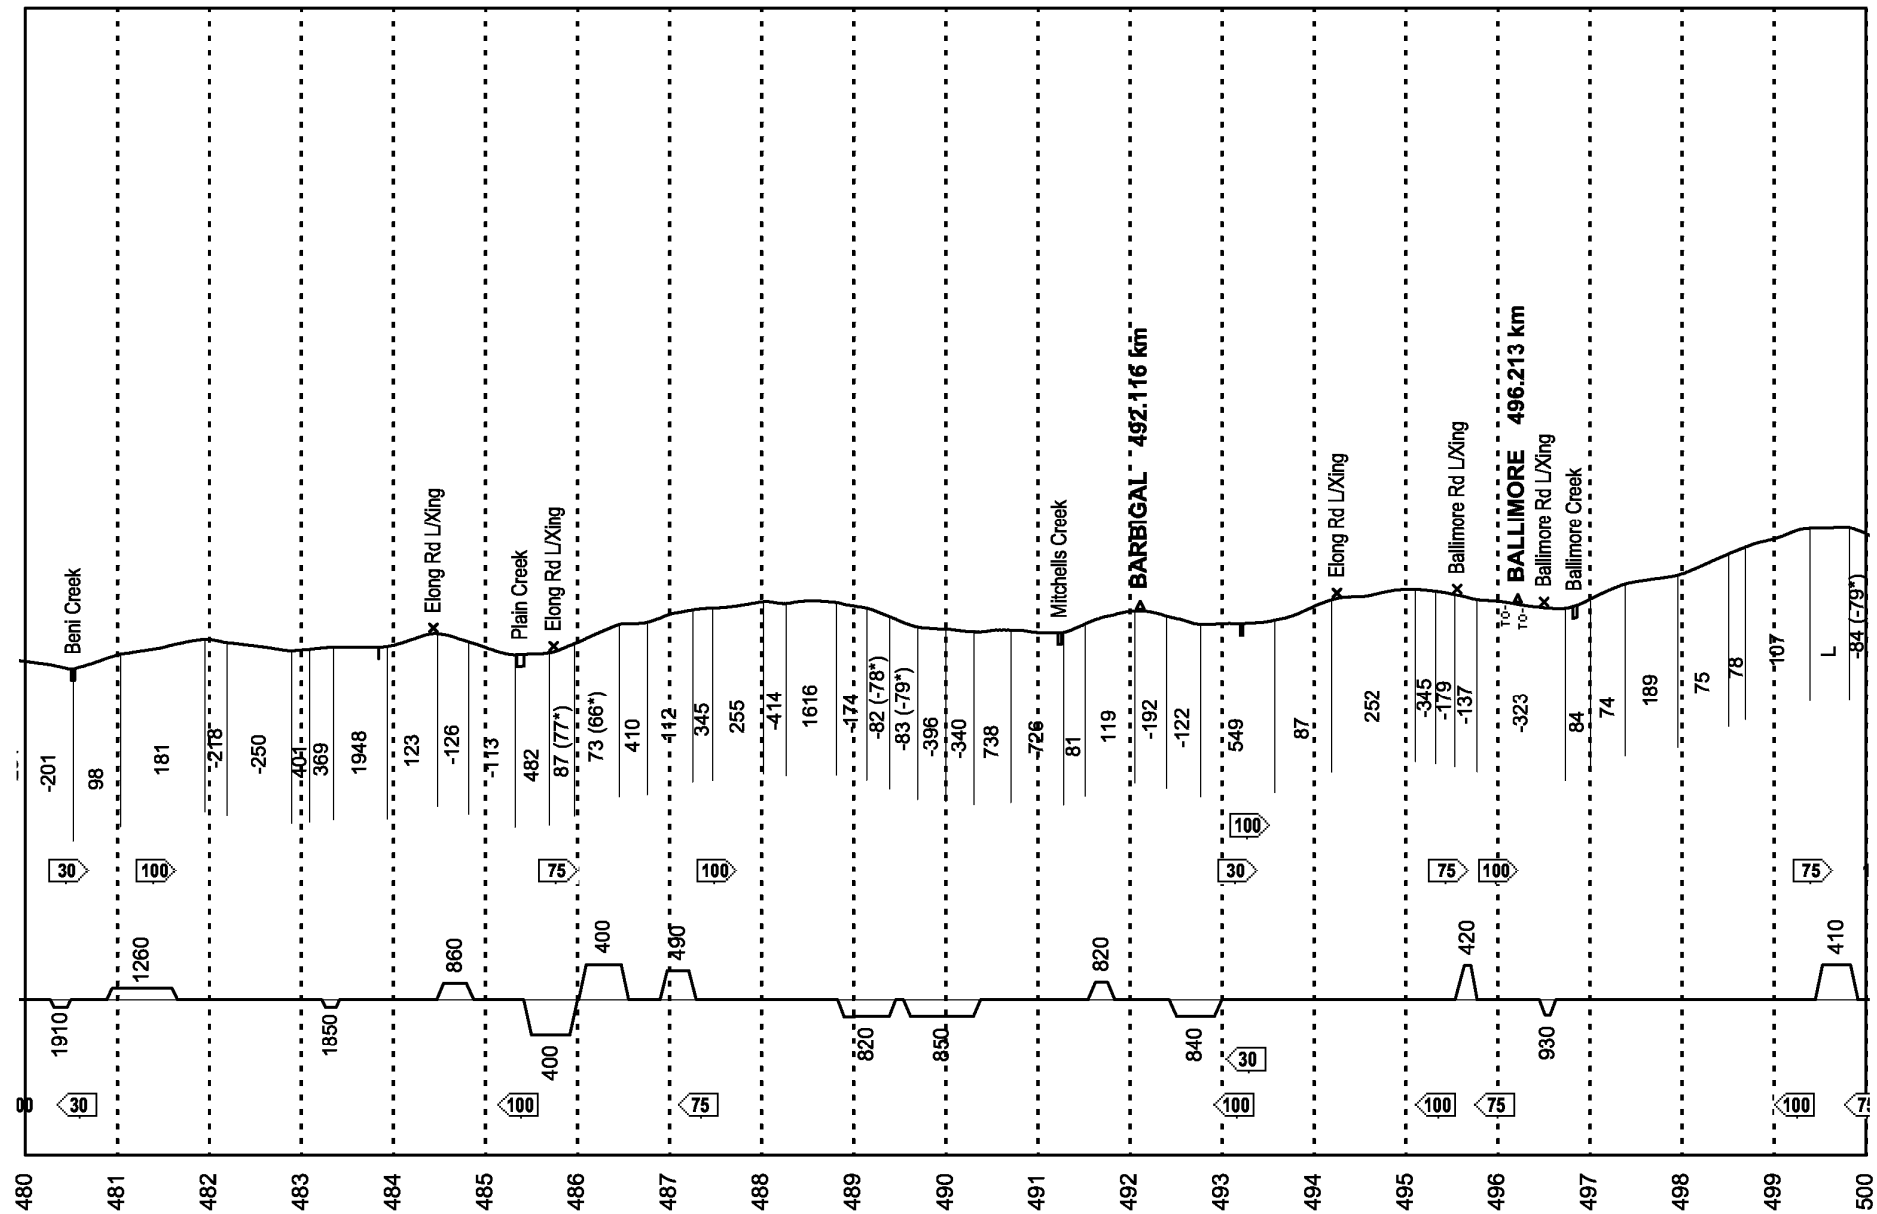

Corridor Code W60 – Troy Junction to Merrygoen

* Compensated

* Compensated

* Compensated

* Compensated

* Compensated