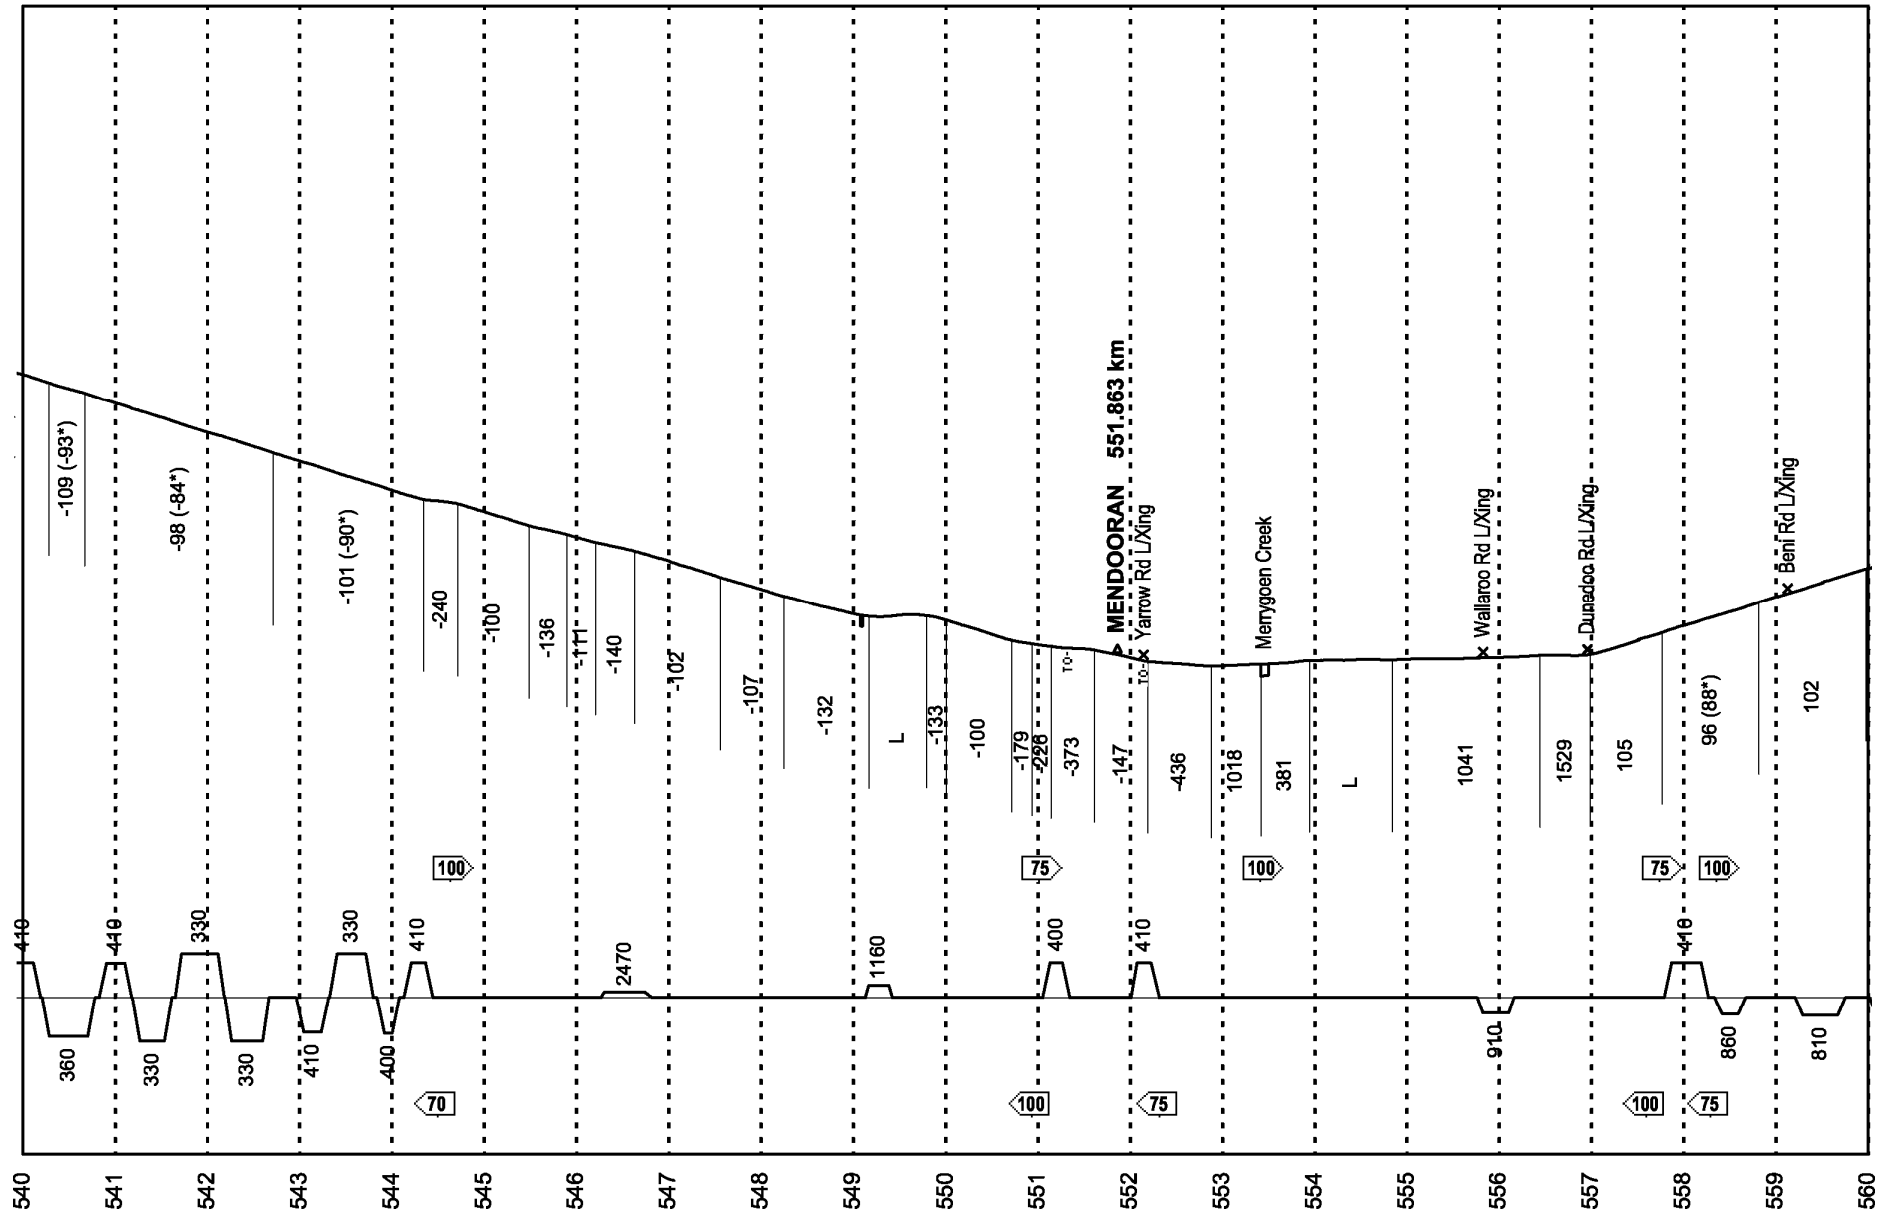

Corridor Code W60 – Troy Junction to Merrygoen

* Compensated

* Compensated

* Compensated

* Compensated

* Compensated