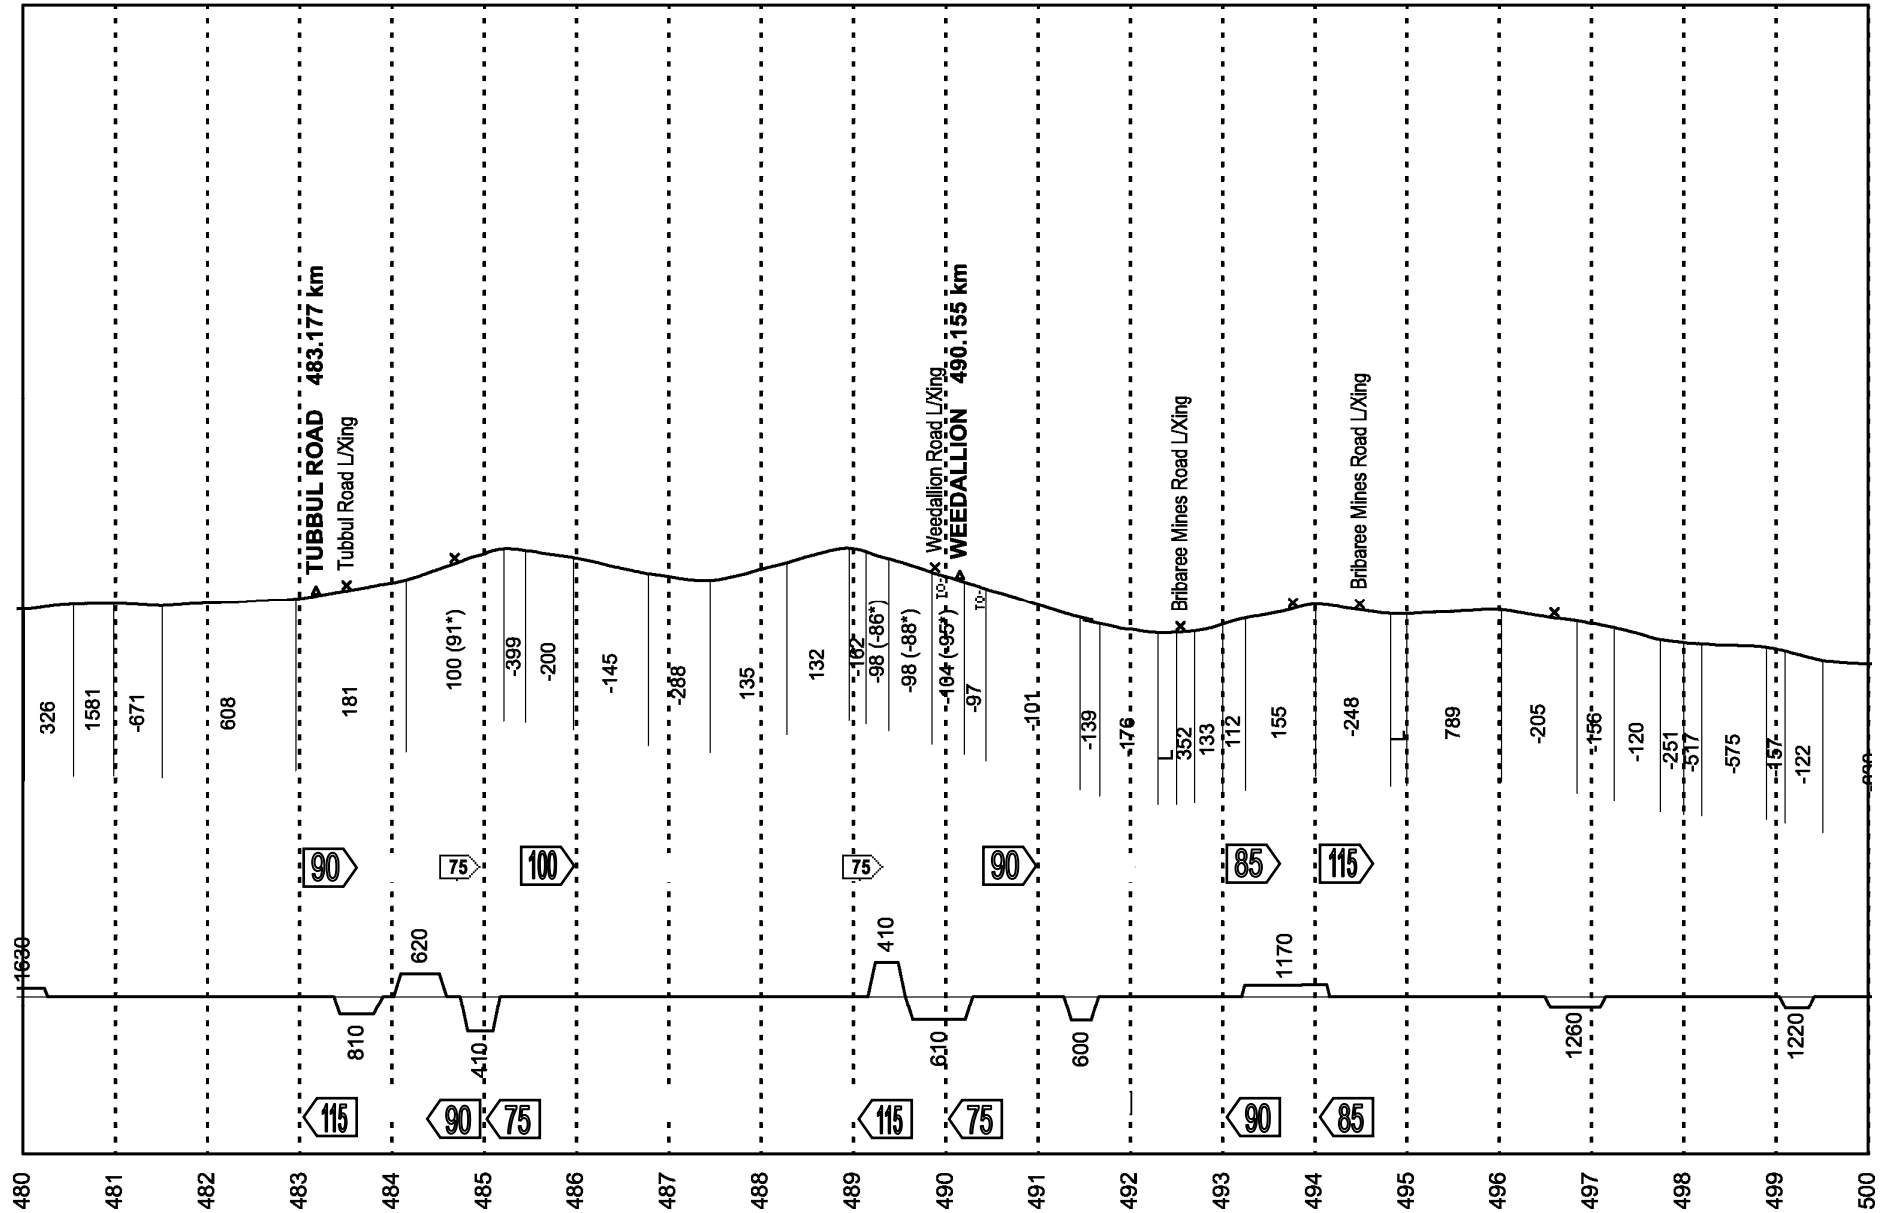

Corridor Code W34 – Stockinbingal to Parkes

* Compensated

* Compensated

* Compensated

* Compensated

* Compensated

* Compensated

* Compensated