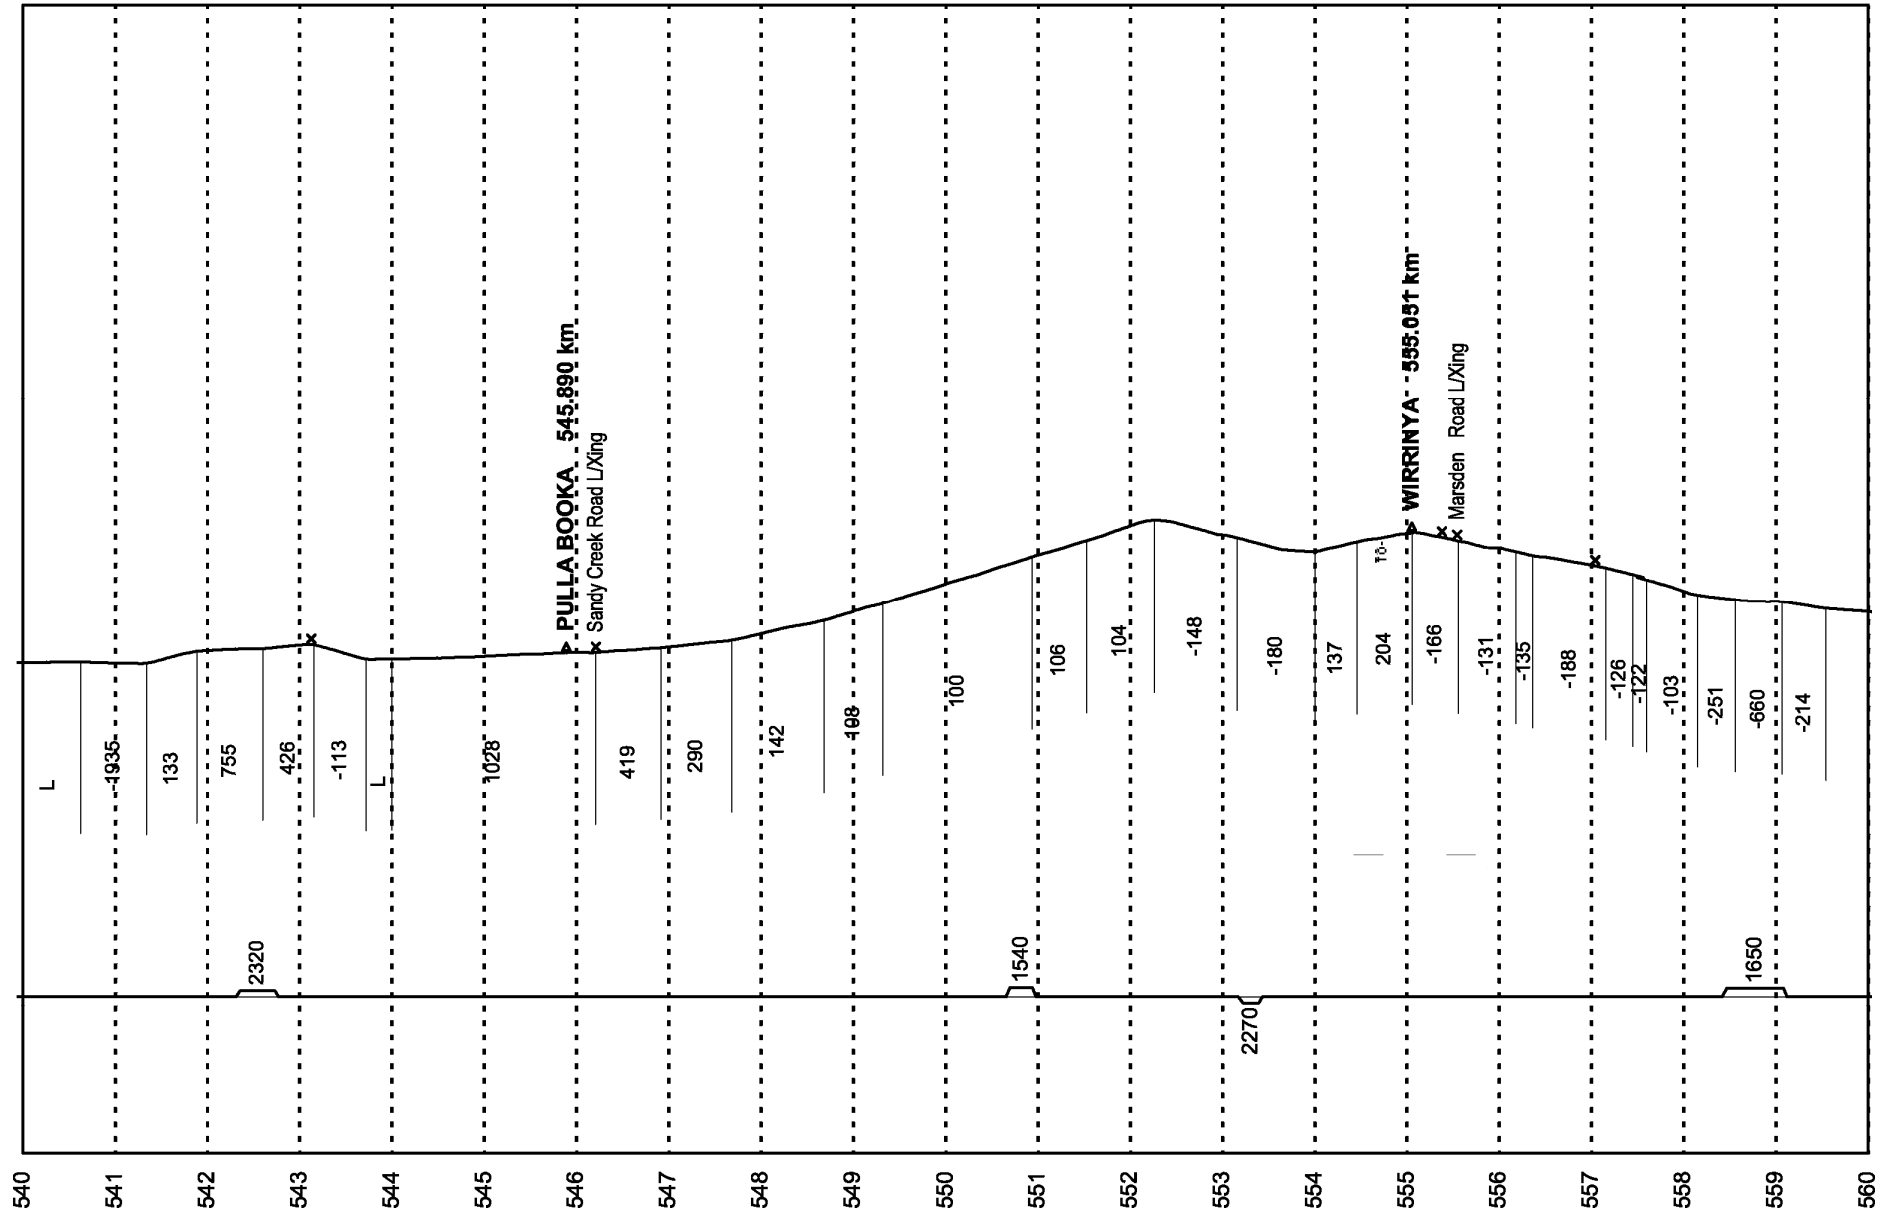

Corridor Code W34 – Stockinbingal to Parkes

* Compensated

* Compensated

* Compensated

* Compensated

* Compensated

* Compensated

* Compensated