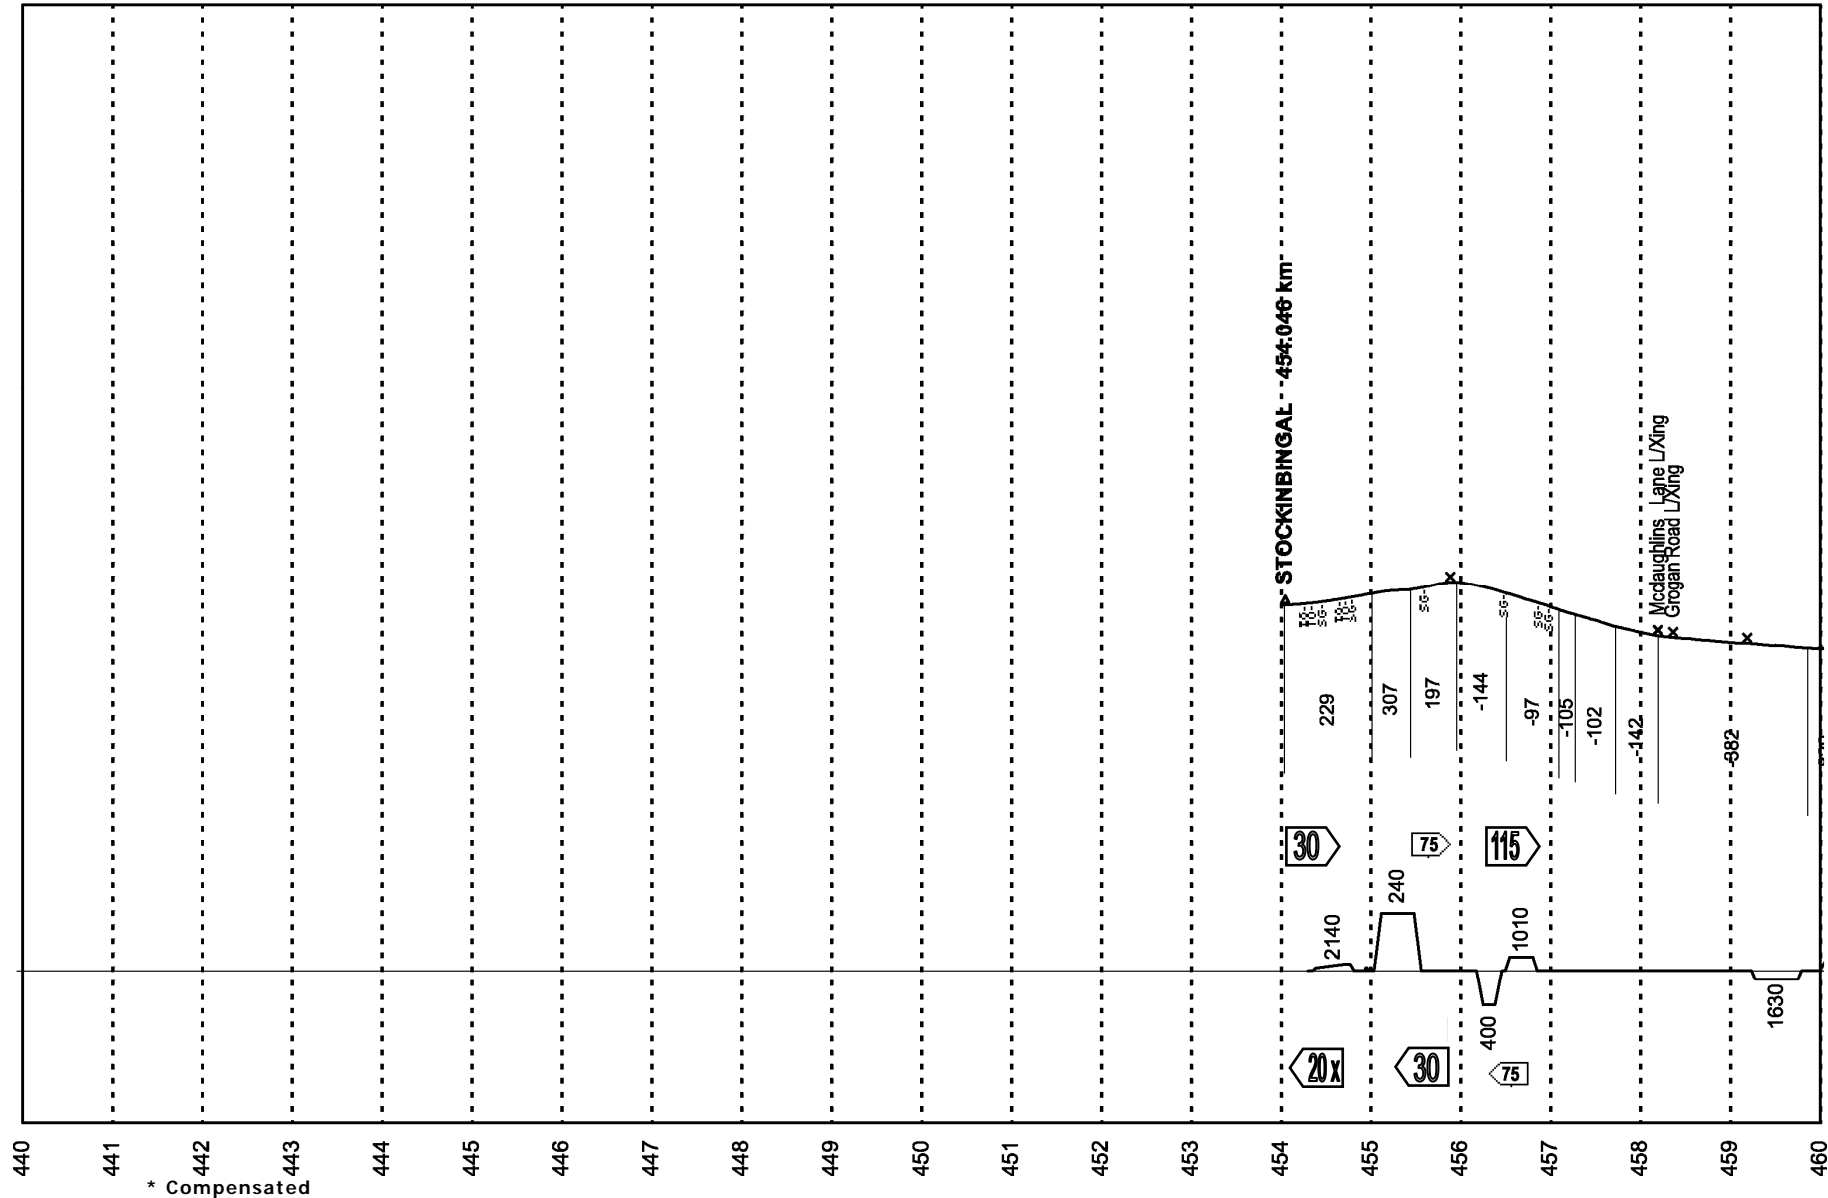

Corridor Code W34 – Stockinbingal to Parkes

* Compensated

* Compensated

* Compensated

* Compensated

* Compensated

* Compensated

* Compensated