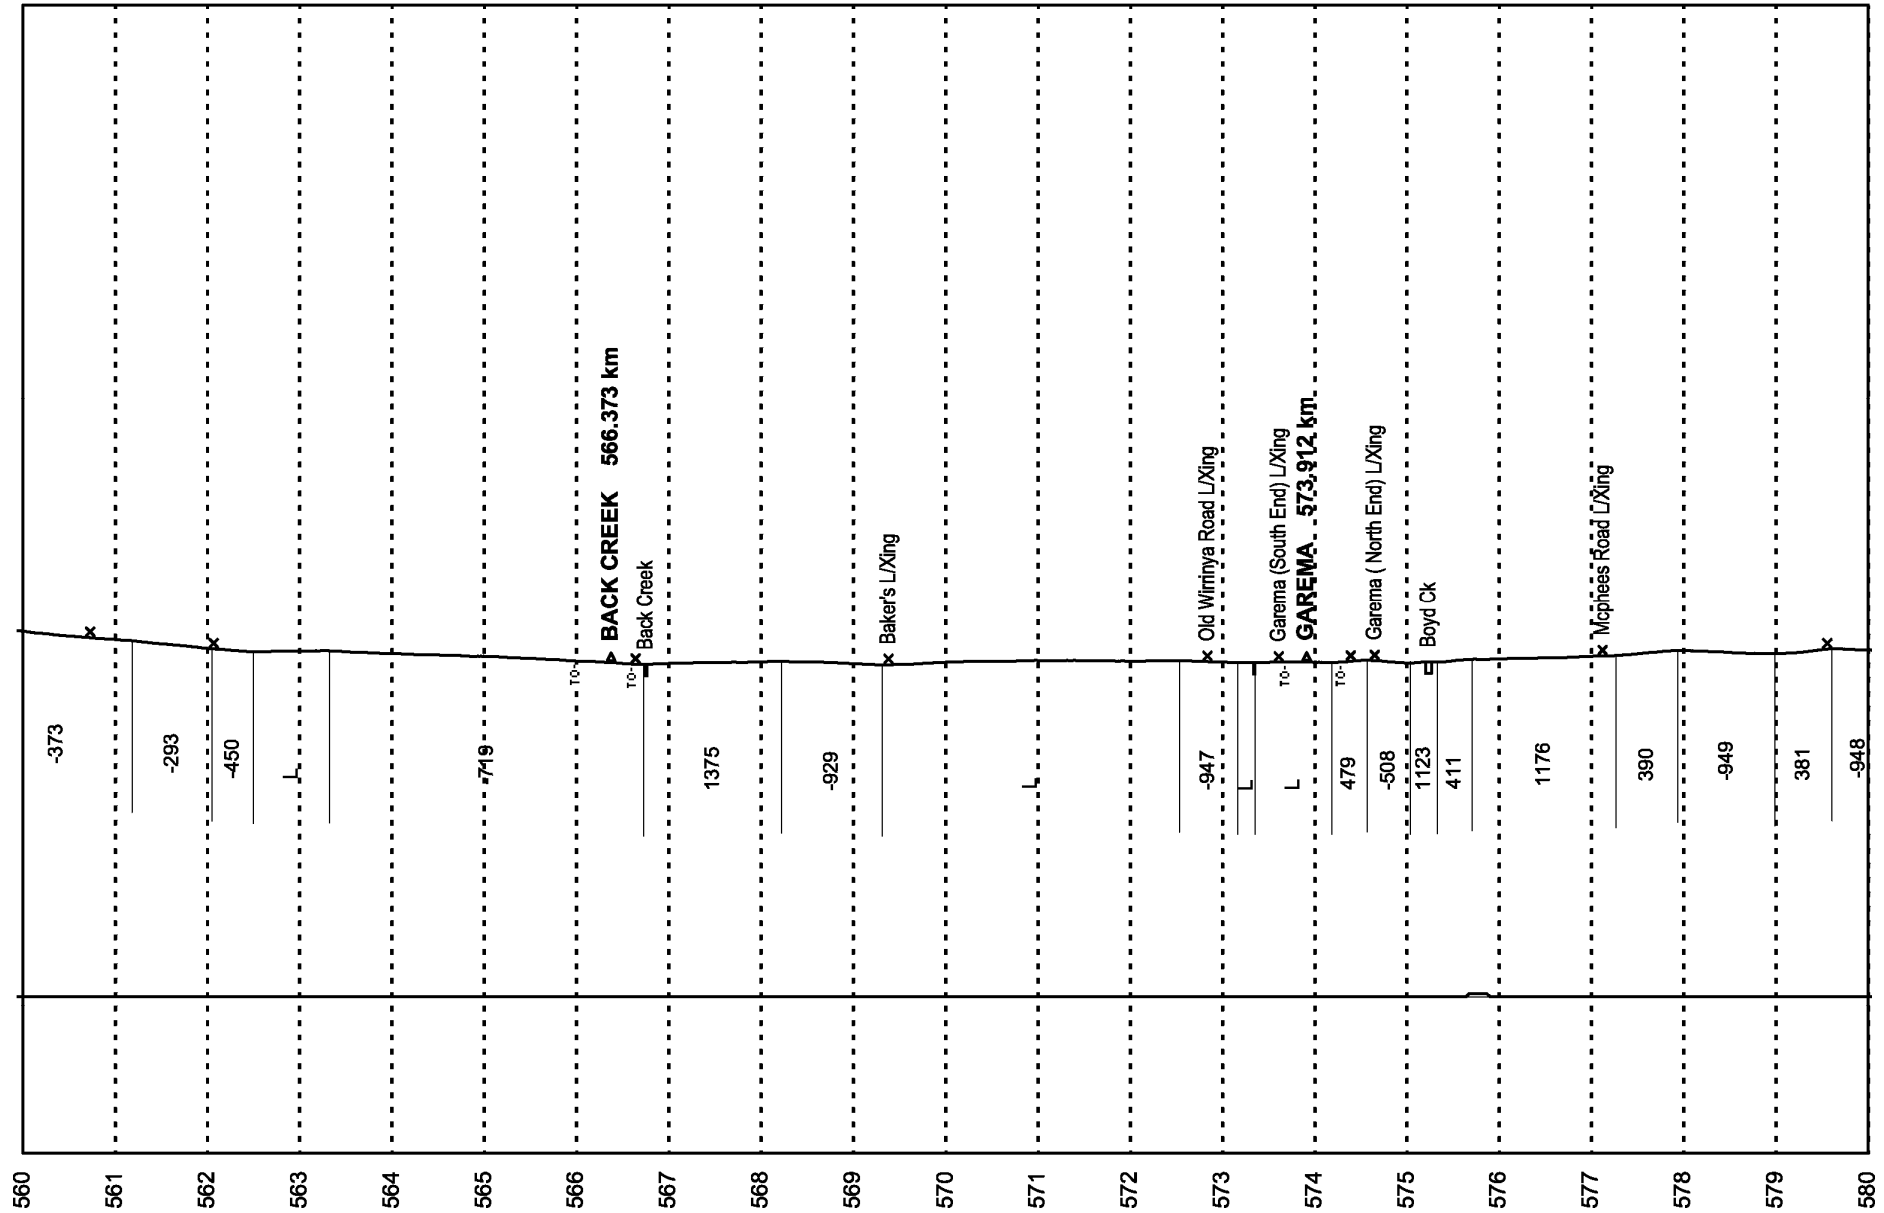

Corridor Code W34 – Stockinbingal to Parkes

* Compensated

* Compensated

* Compensated

* Compensated

* Compensated

* Compensated

* Compensated