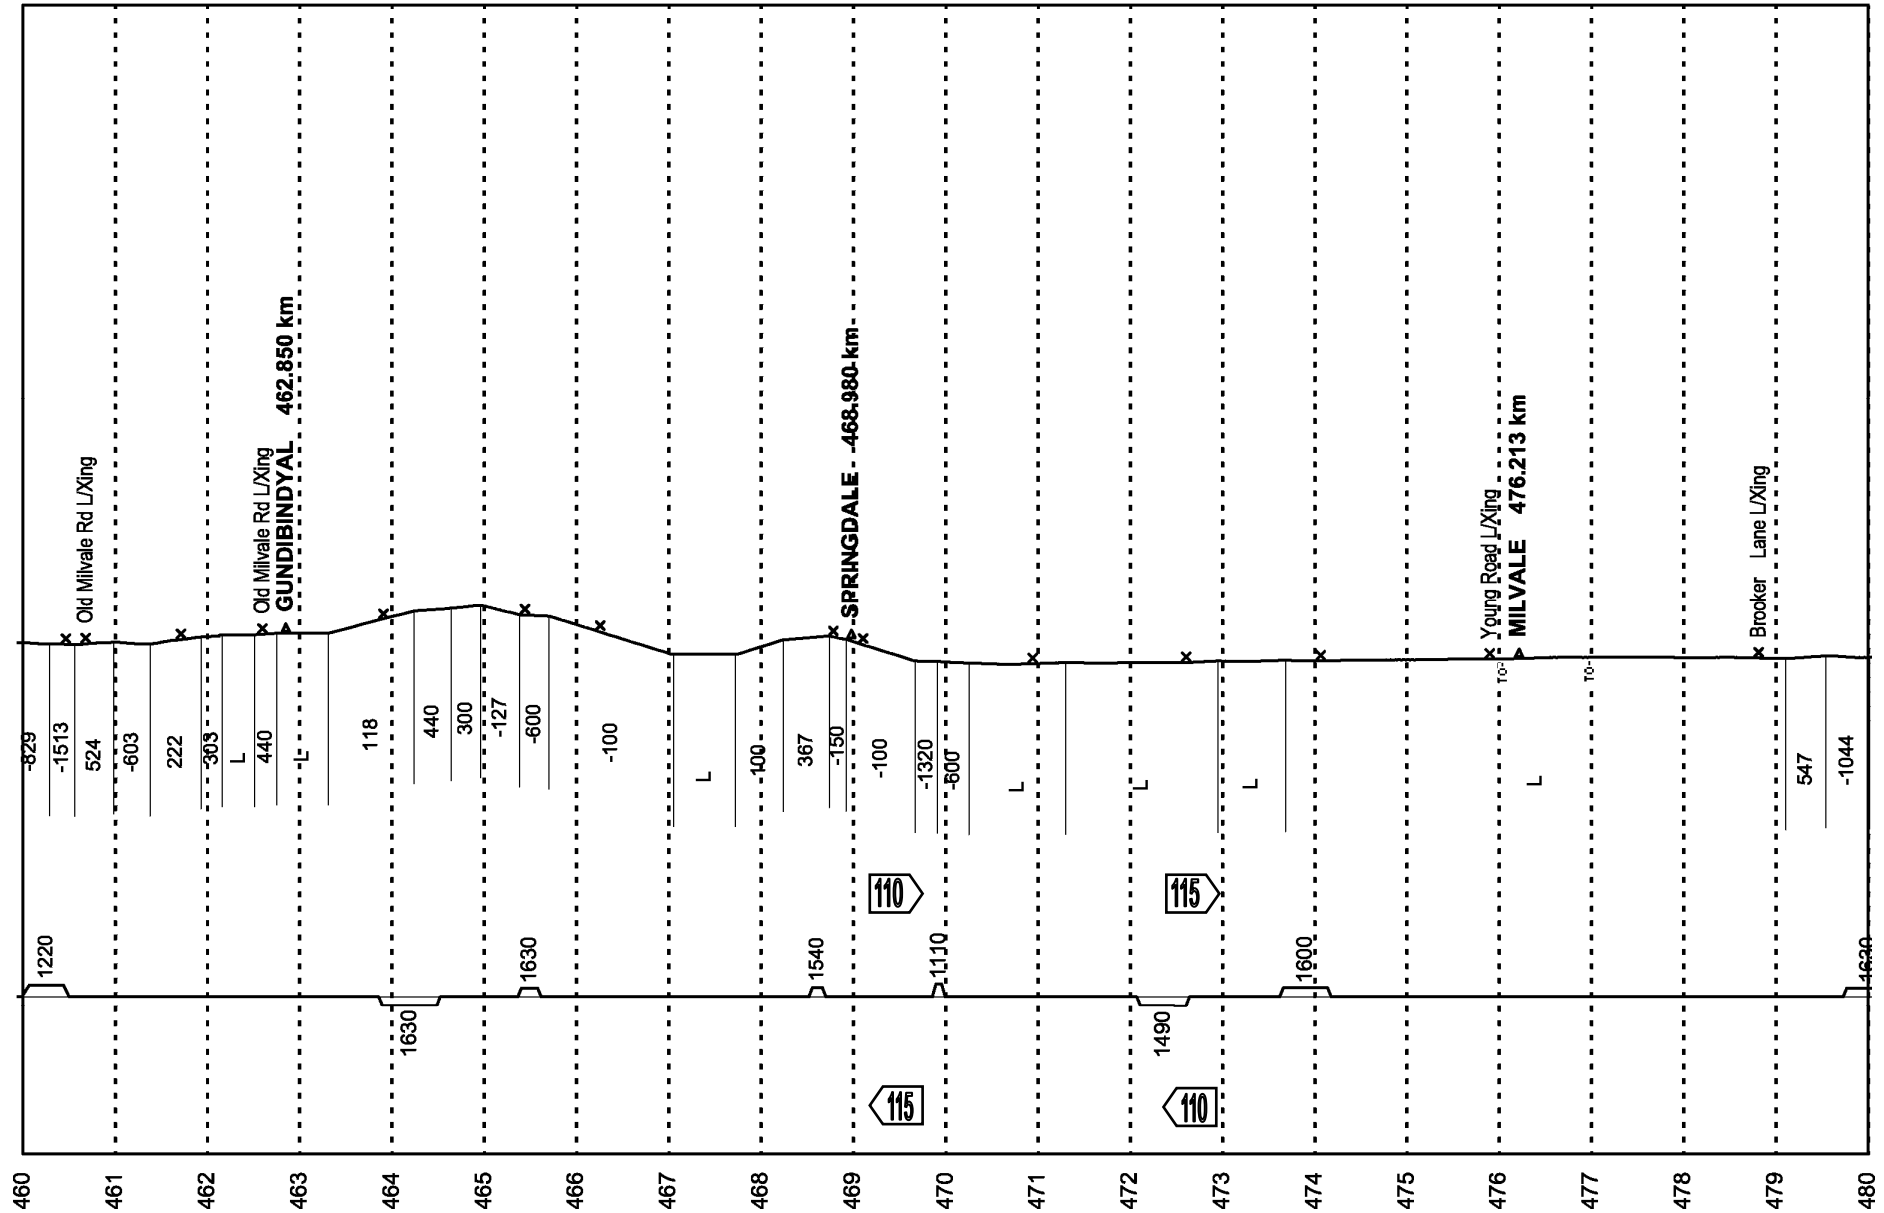

Corridor Code W34 – Stockinbingal to Parkes

* Compensated

* Compensated

* Compensated

* Compensated

* Compensated

* Compensated

* Compensated