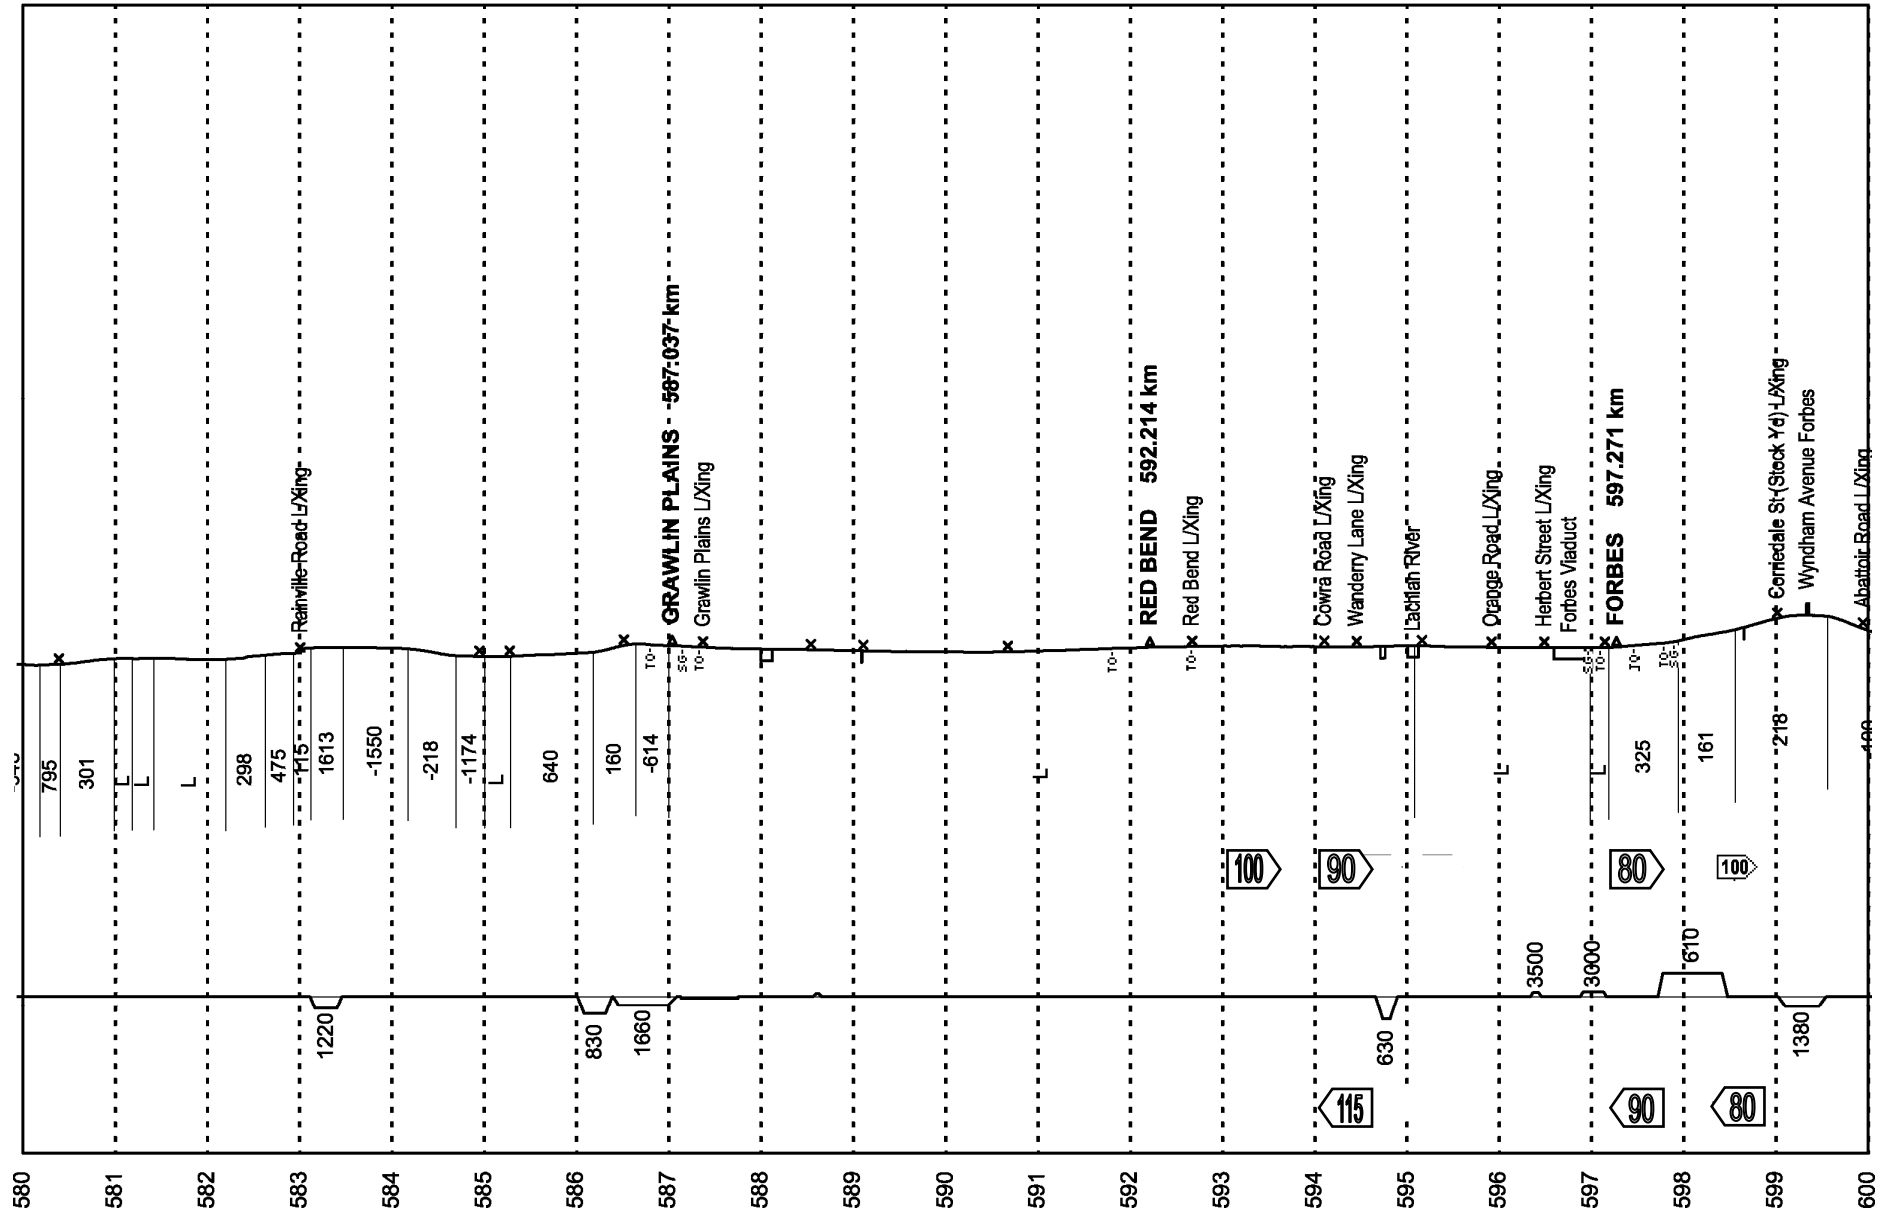

Corridor Code W34 – Stockinbingal to Parkes

* Compensated

* Compensated

* Compensated

* Compensated

* Compensated

* Compensated

* Compensated