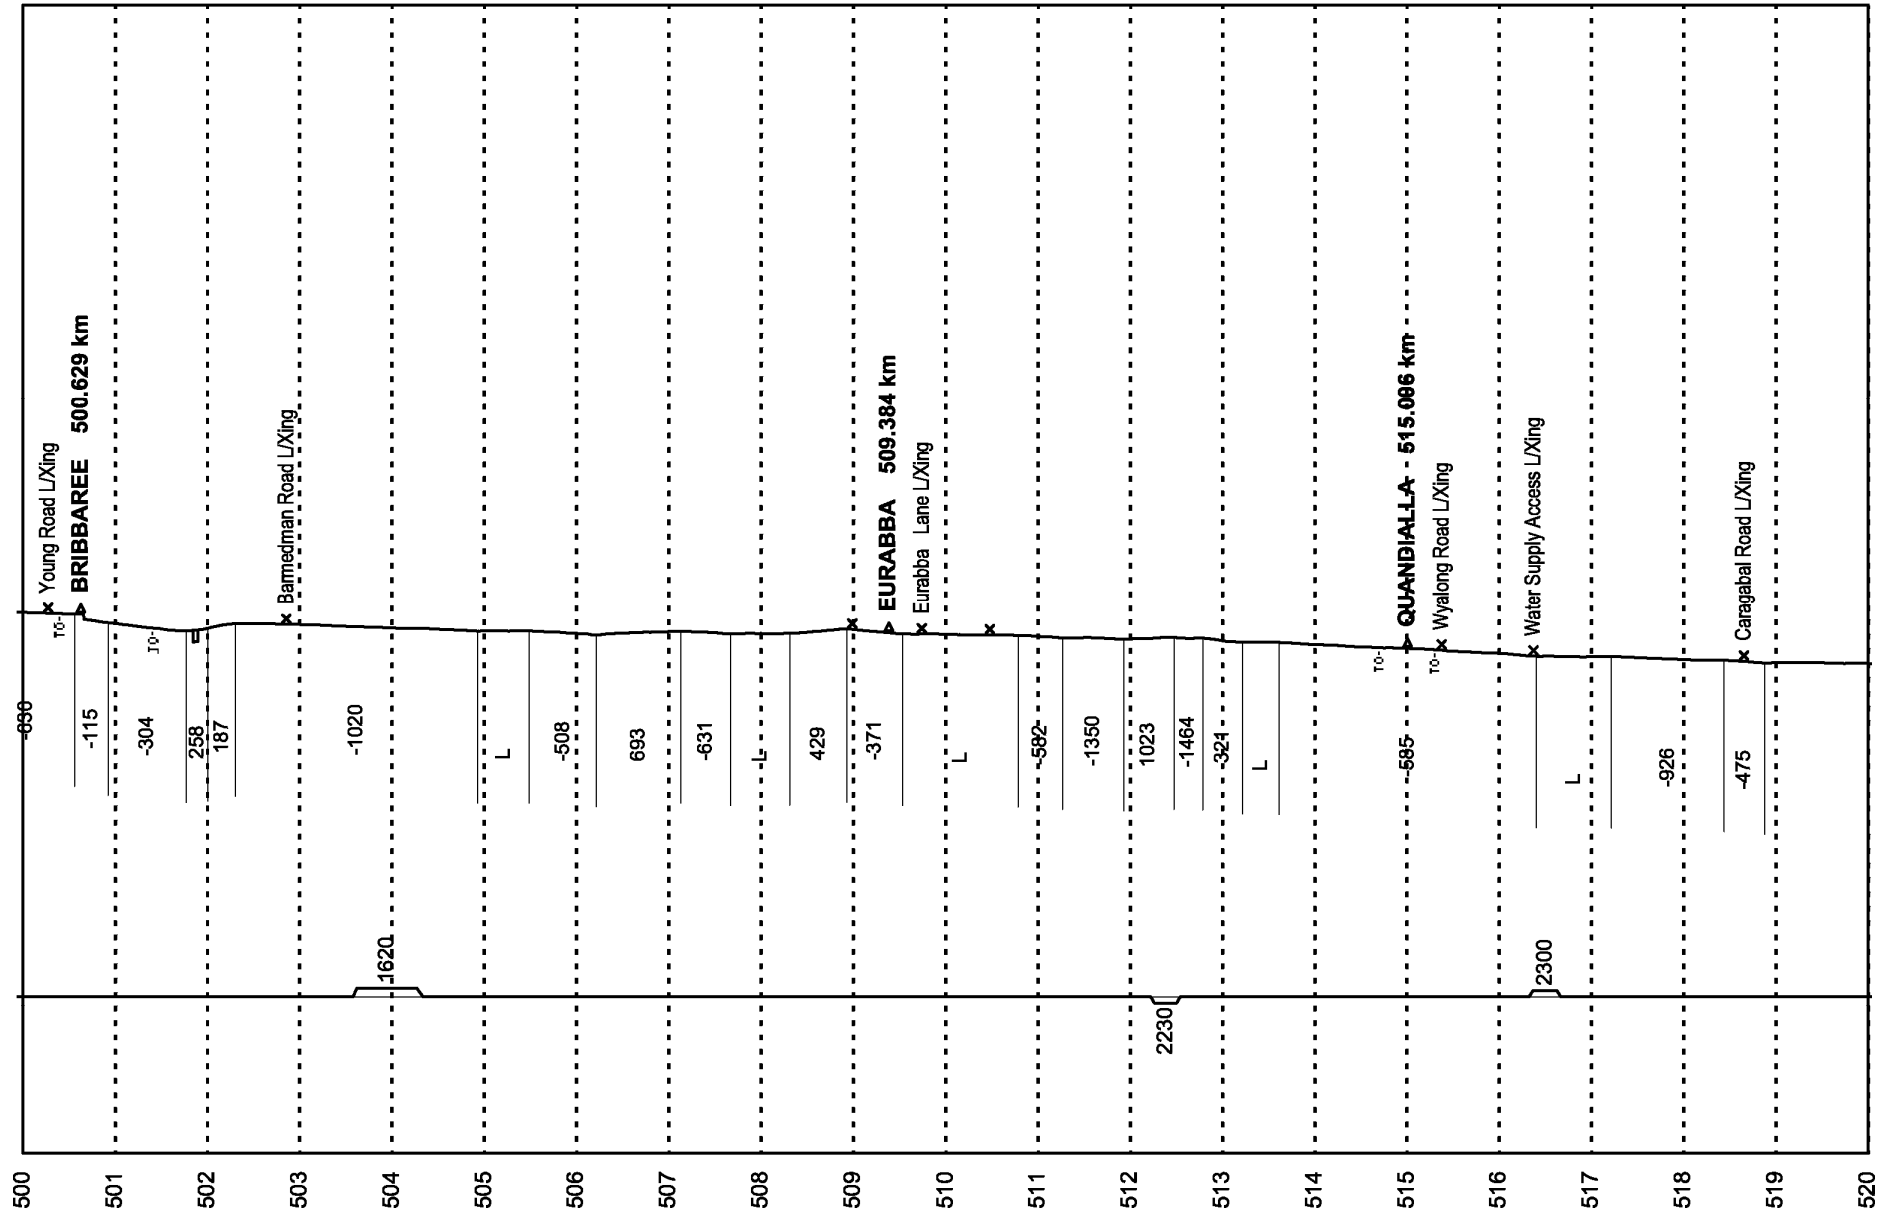

Corridor Code W34 – Stockinbingal to Parkes

* Compensated

* Compensated

* Compensated

* Compensated

* Compensated

* Compensated

* Compensated