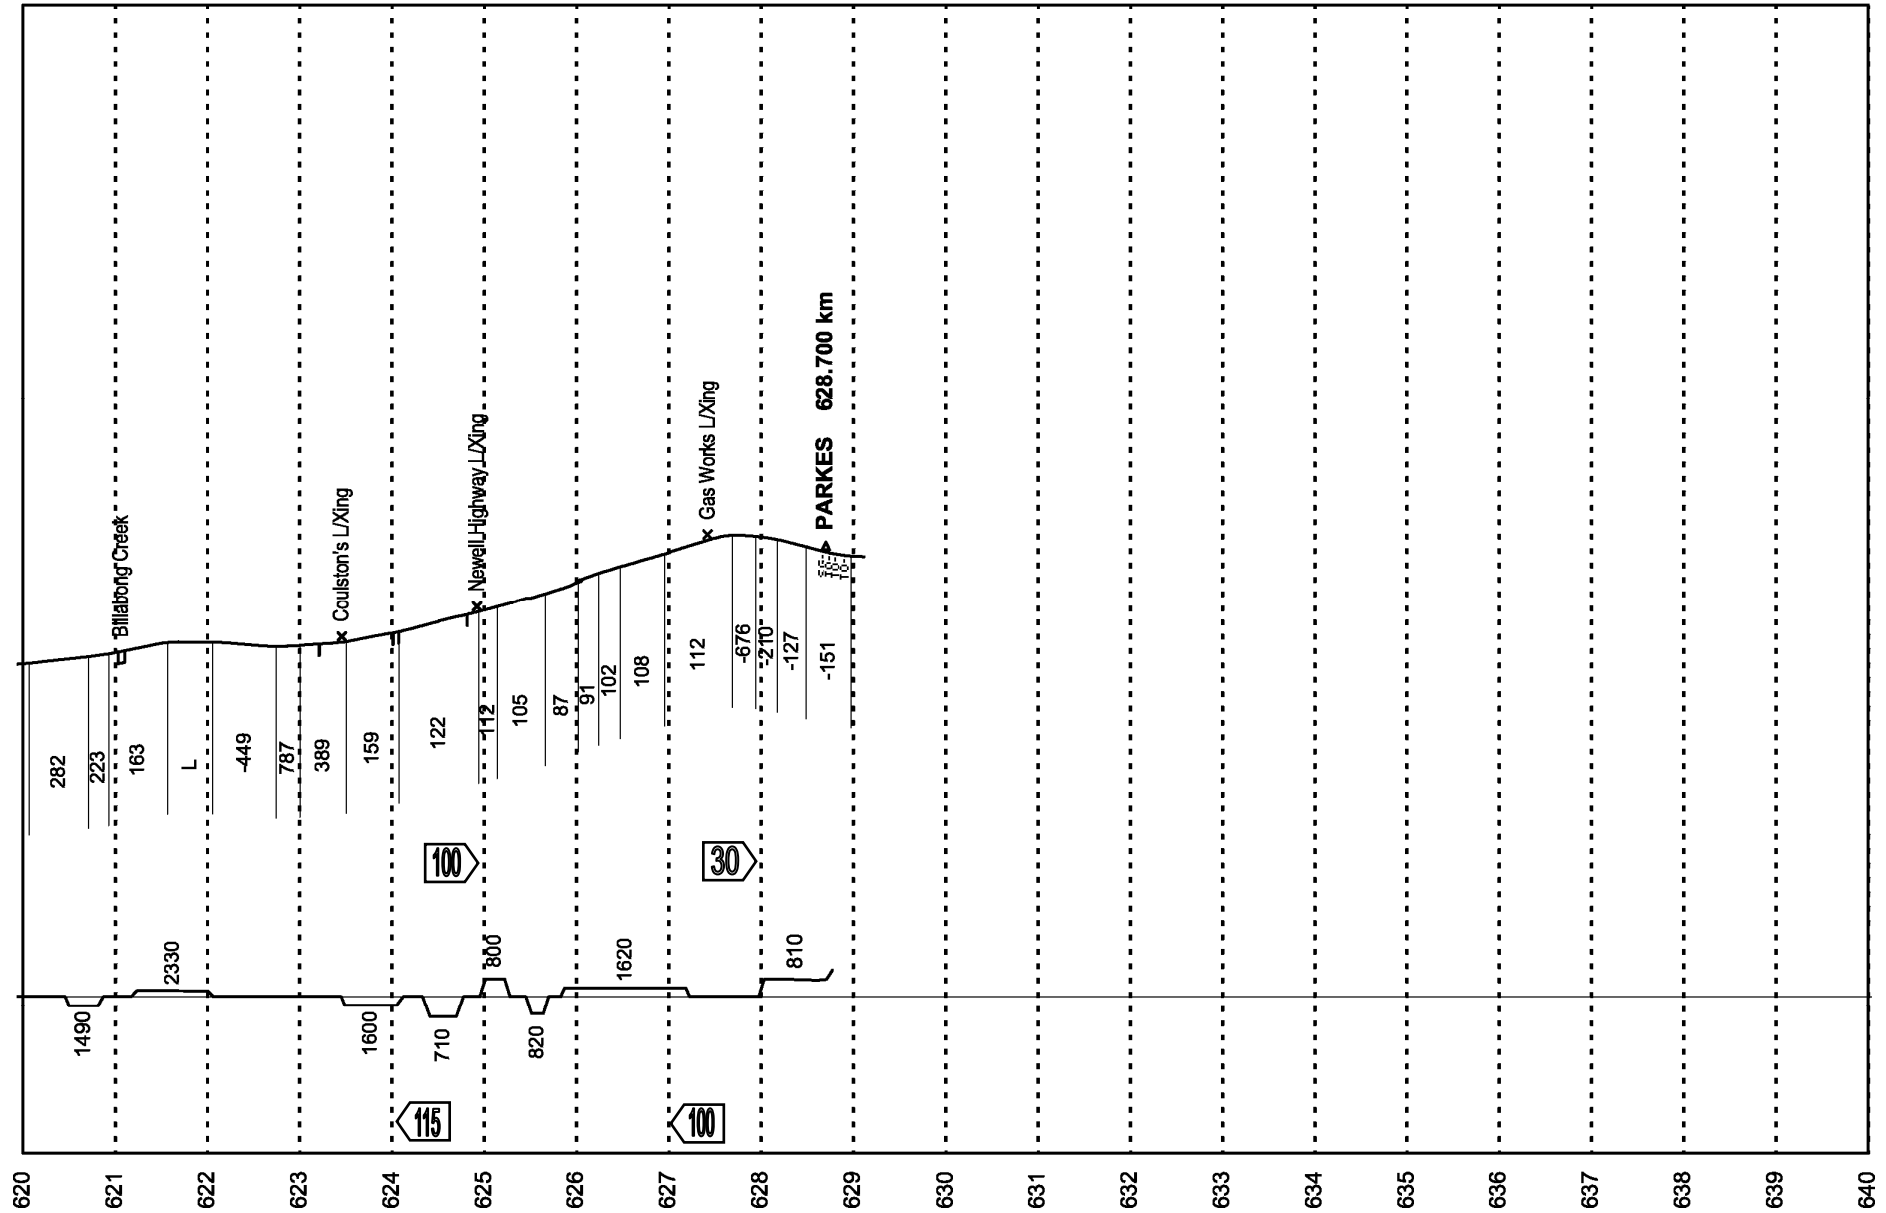

* Compensated