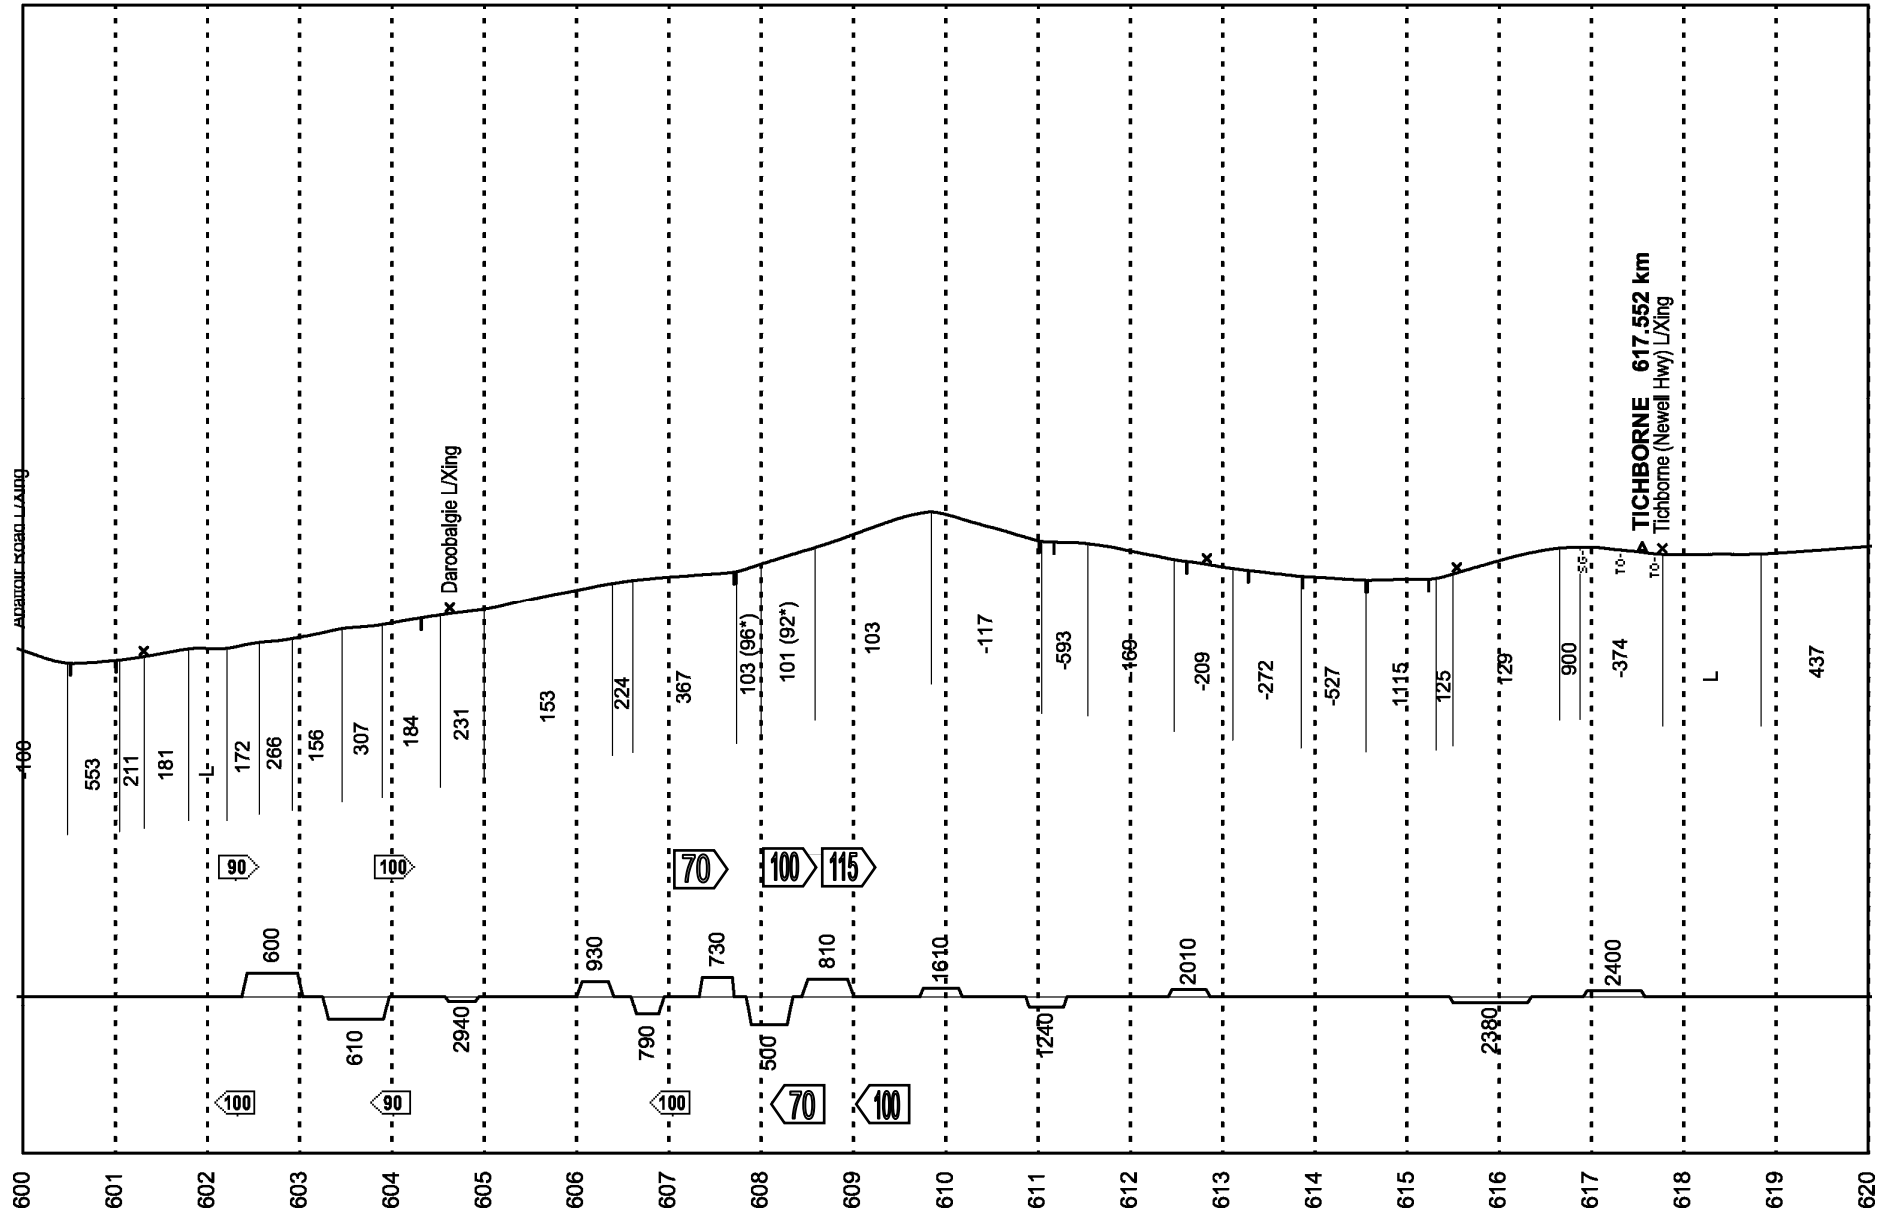

Corridor Code W34 – Stockinbingal to Parkes

* Compensated

* Compensated

* Compensated

* Compensated

* Compensated

* Compensated

* Compensated