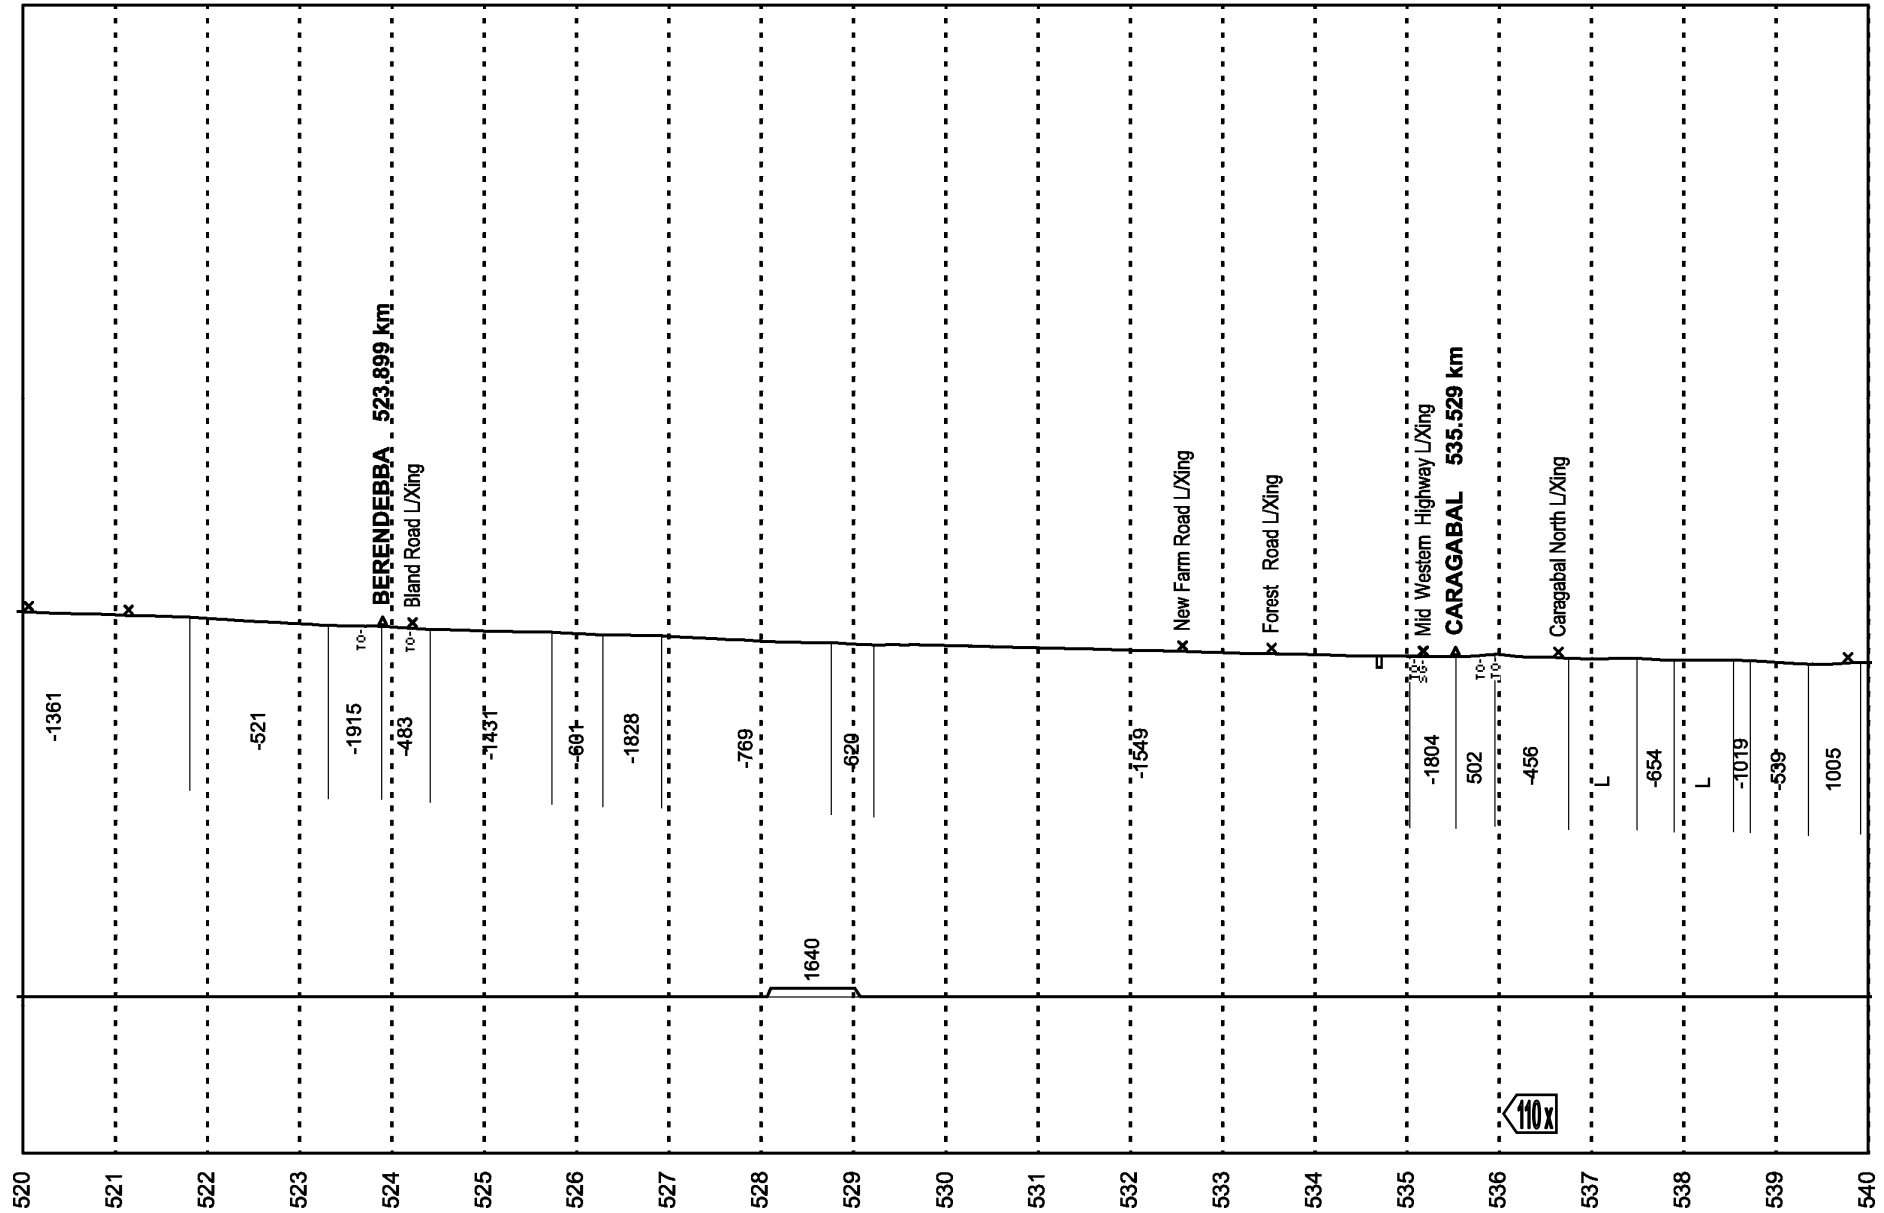

Corridor Code W34 – Stockinbingal to Parkes

* Compensated

* Compensated

* Compensated

* Compensated

* Compensated

* Compensated

* Compensated