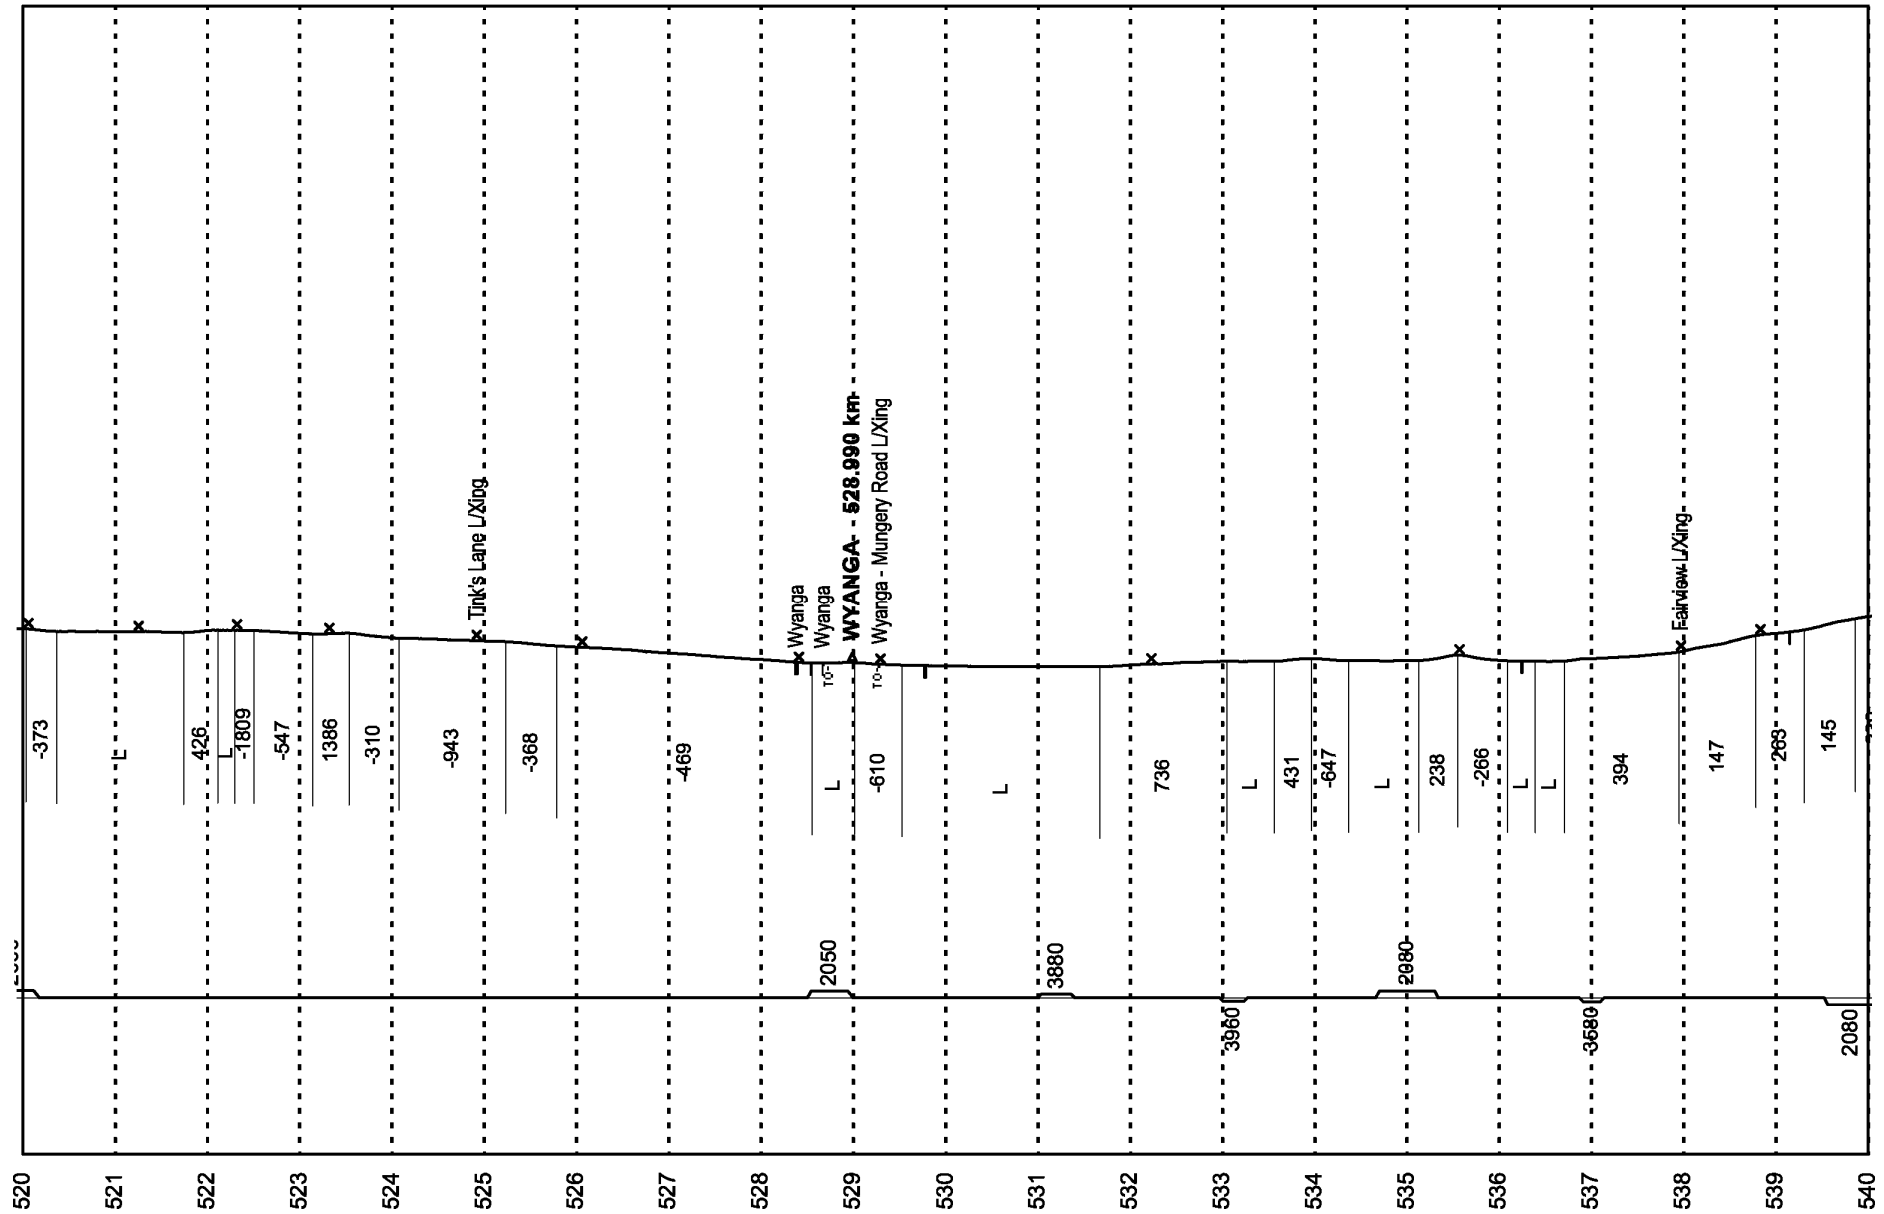

Corridor Code W33 – Parkes to Narromine

* Compensated

* Compensated

* Compensated