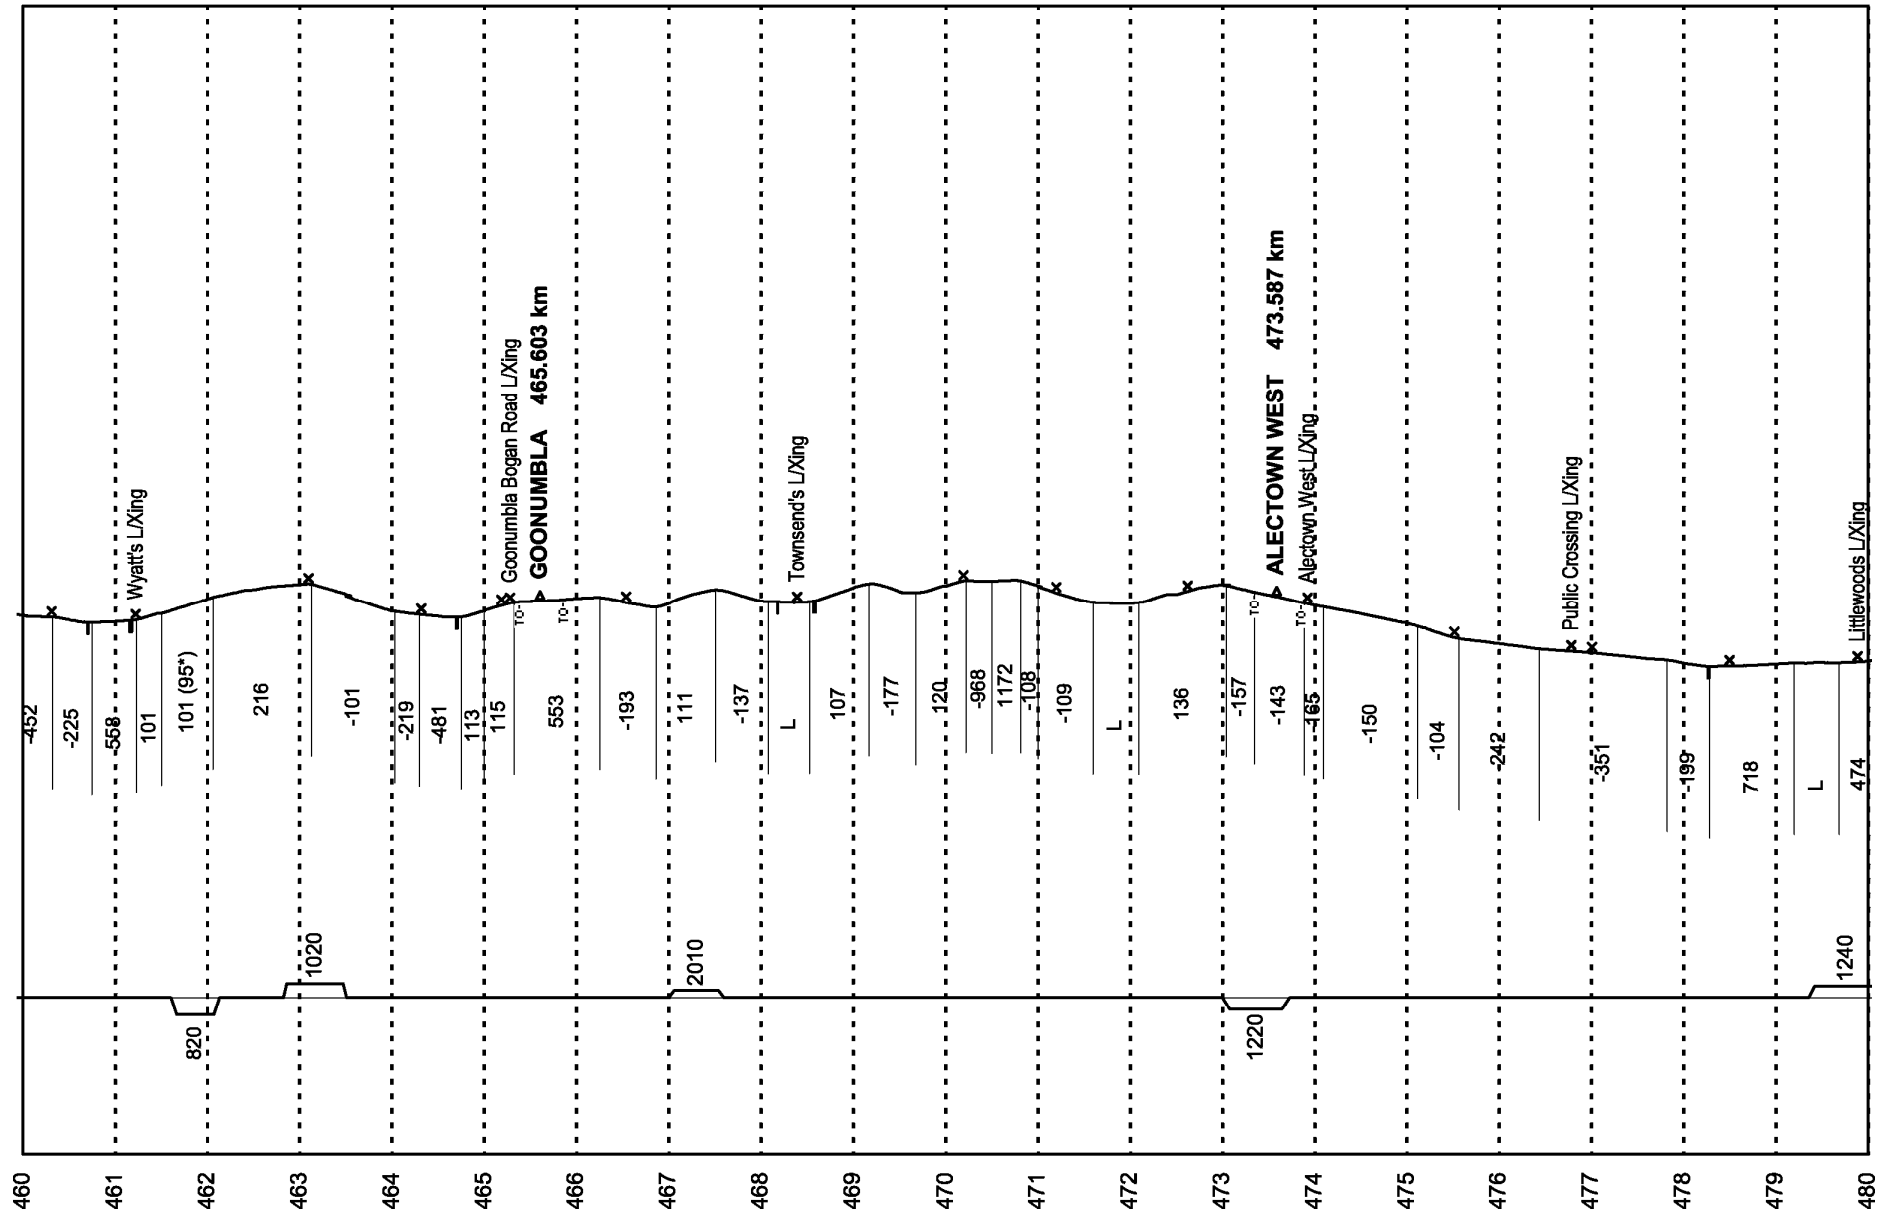

Corridor Code W33 – Parkes to Narromine

* Compensated

* Compensated

* Compensated