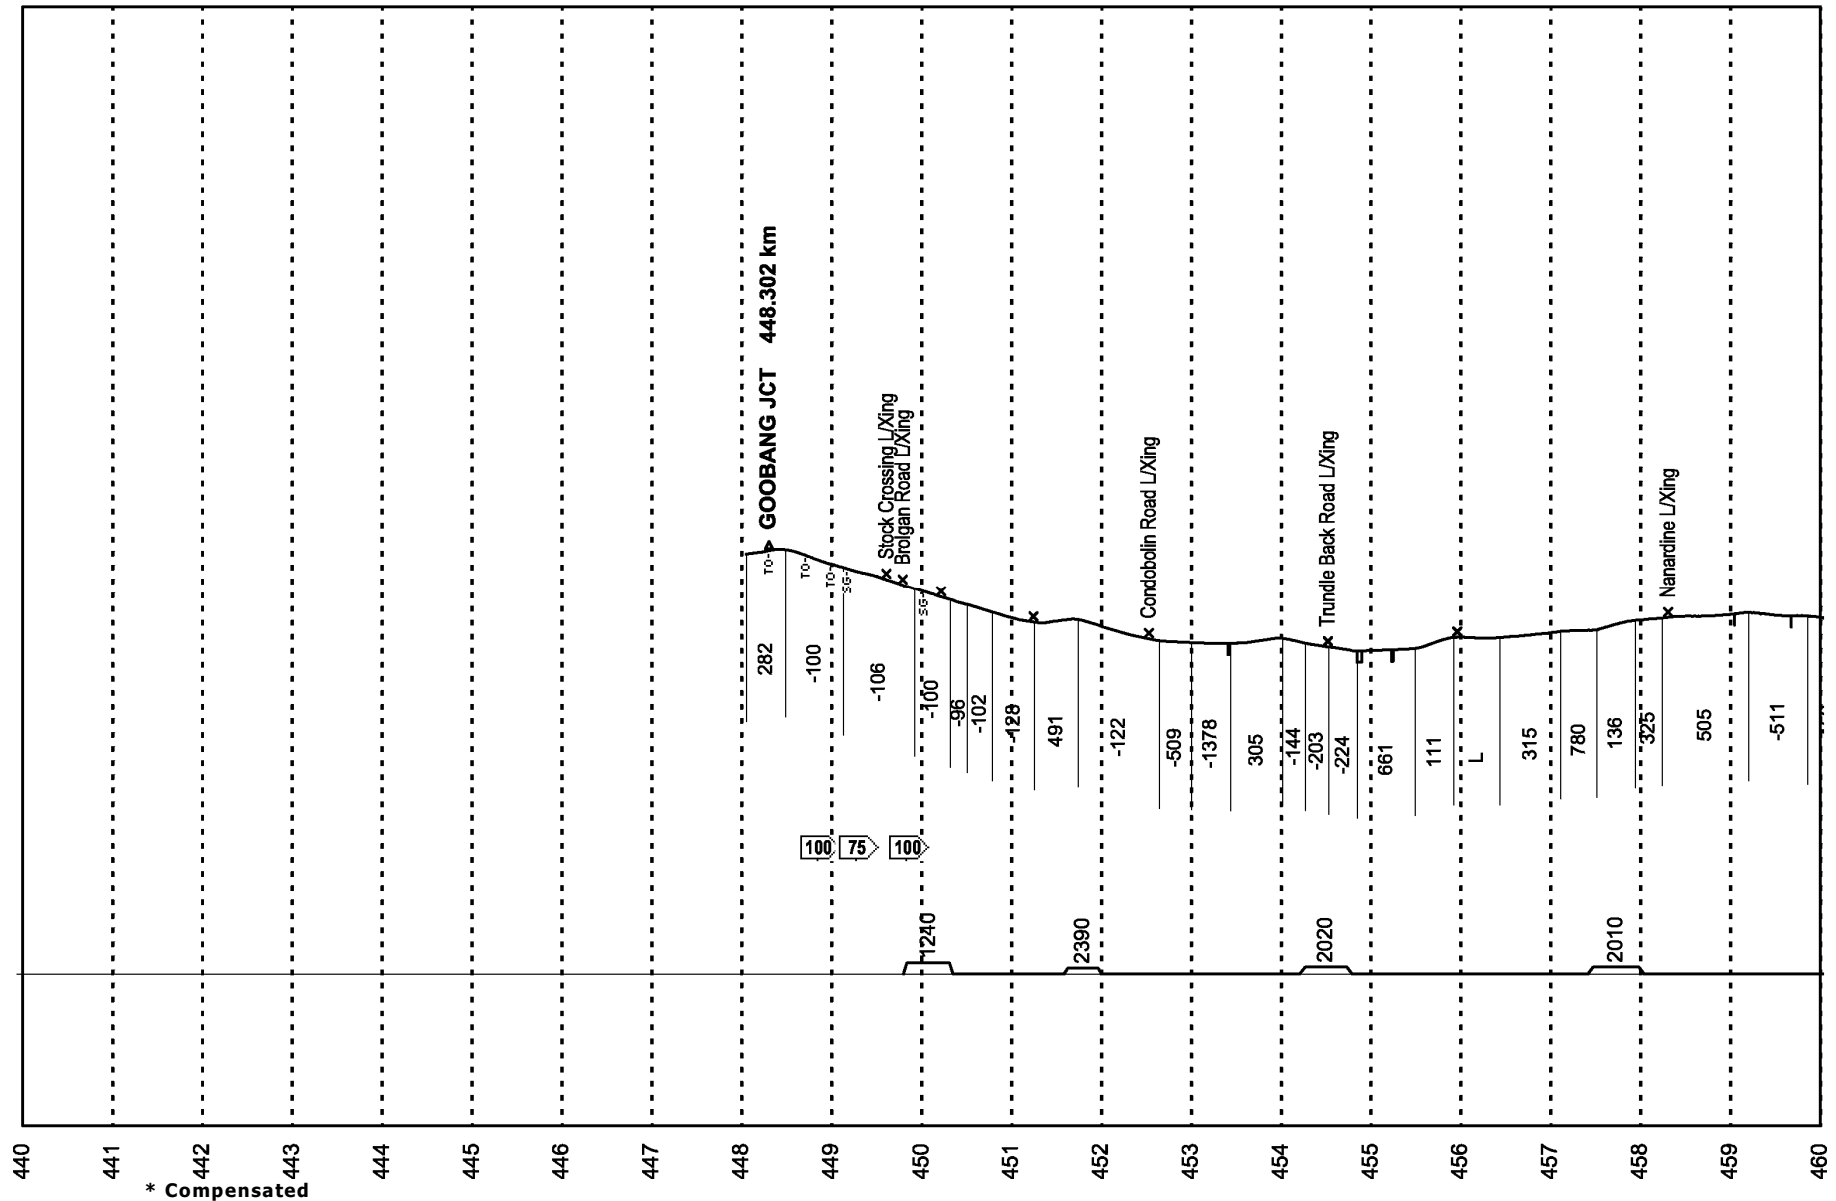

Corridor Code W33 – Parkes to Narromine

* Compensated

* Compensated

* Compensated