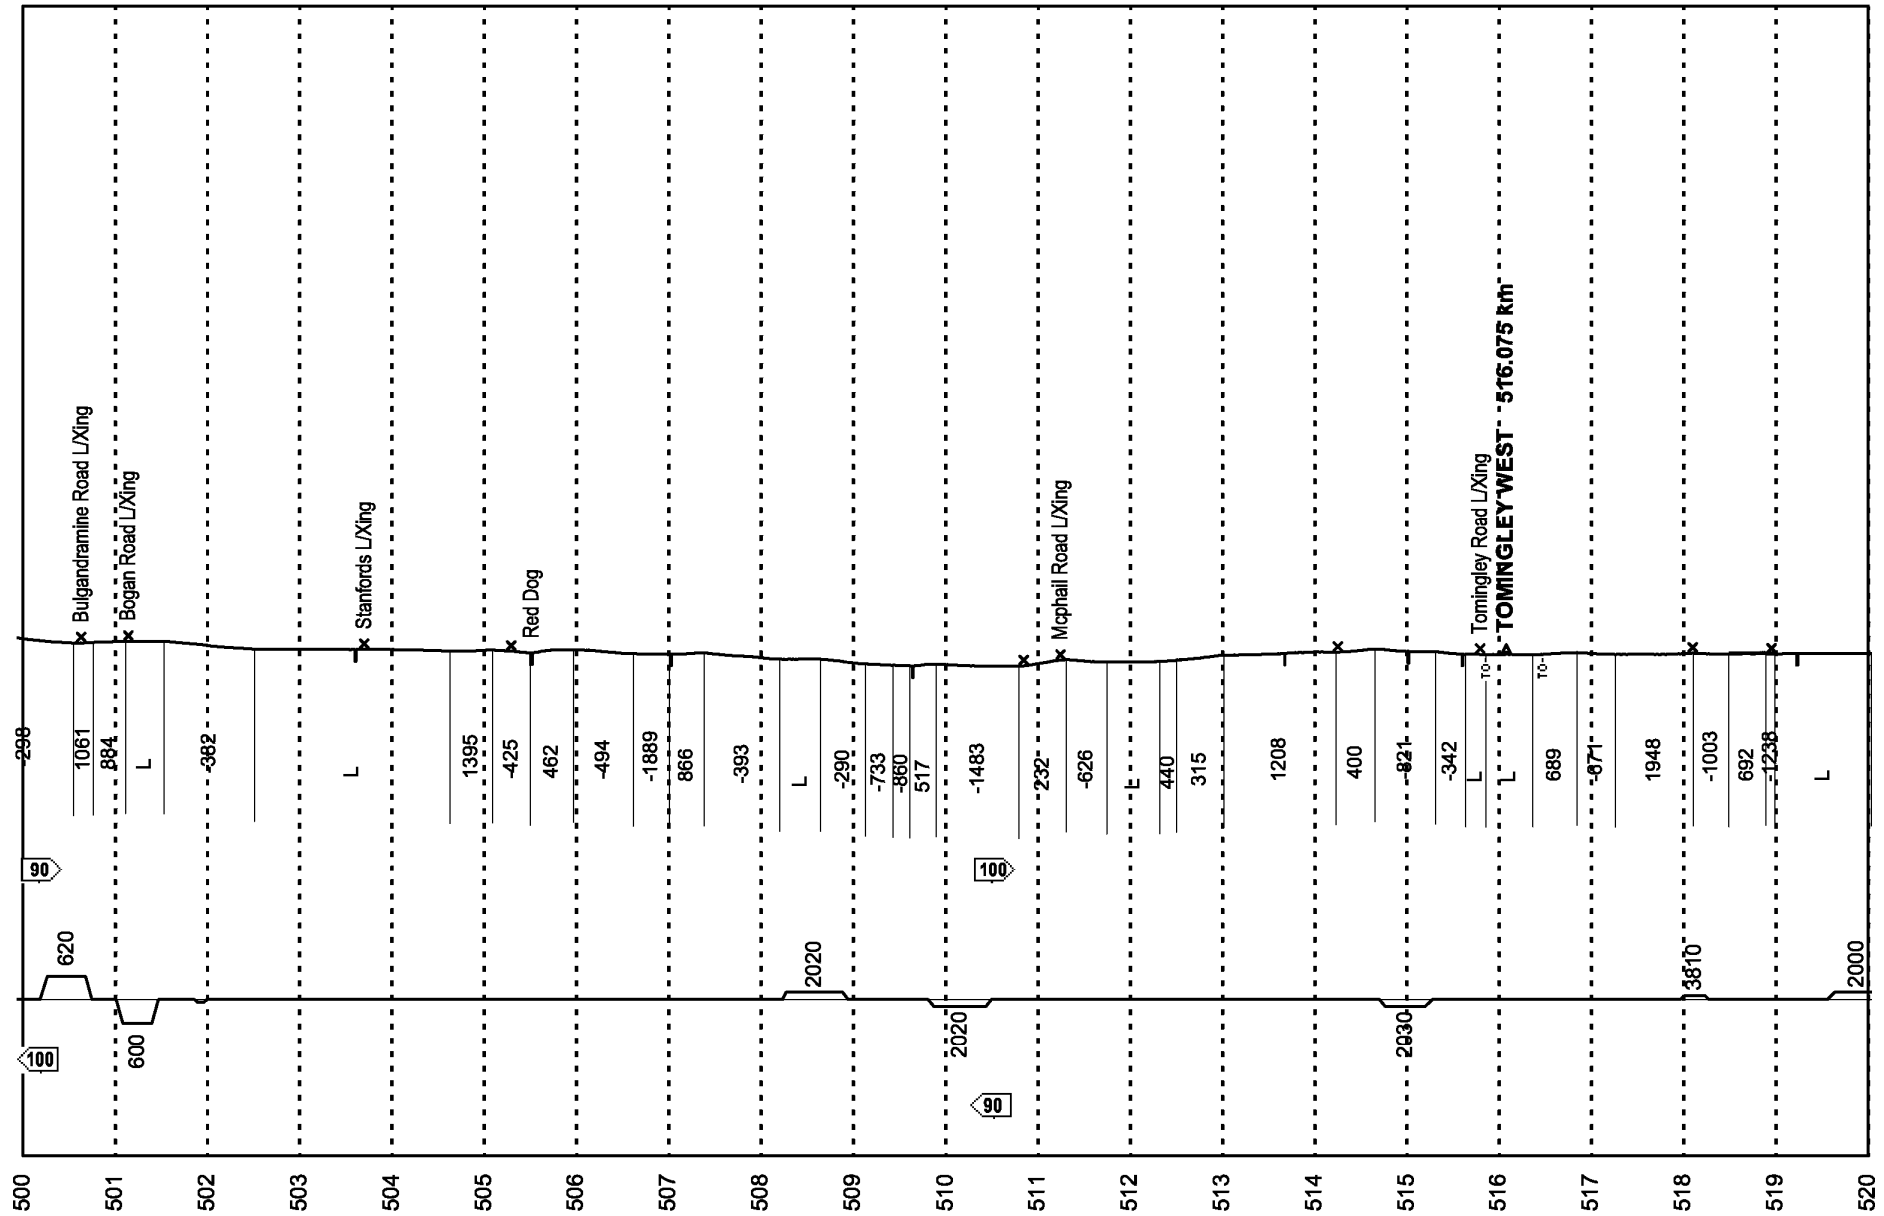

Corridor Code W33 – Parkes to Narromine

* Compensated

* Compensated

* Compensated