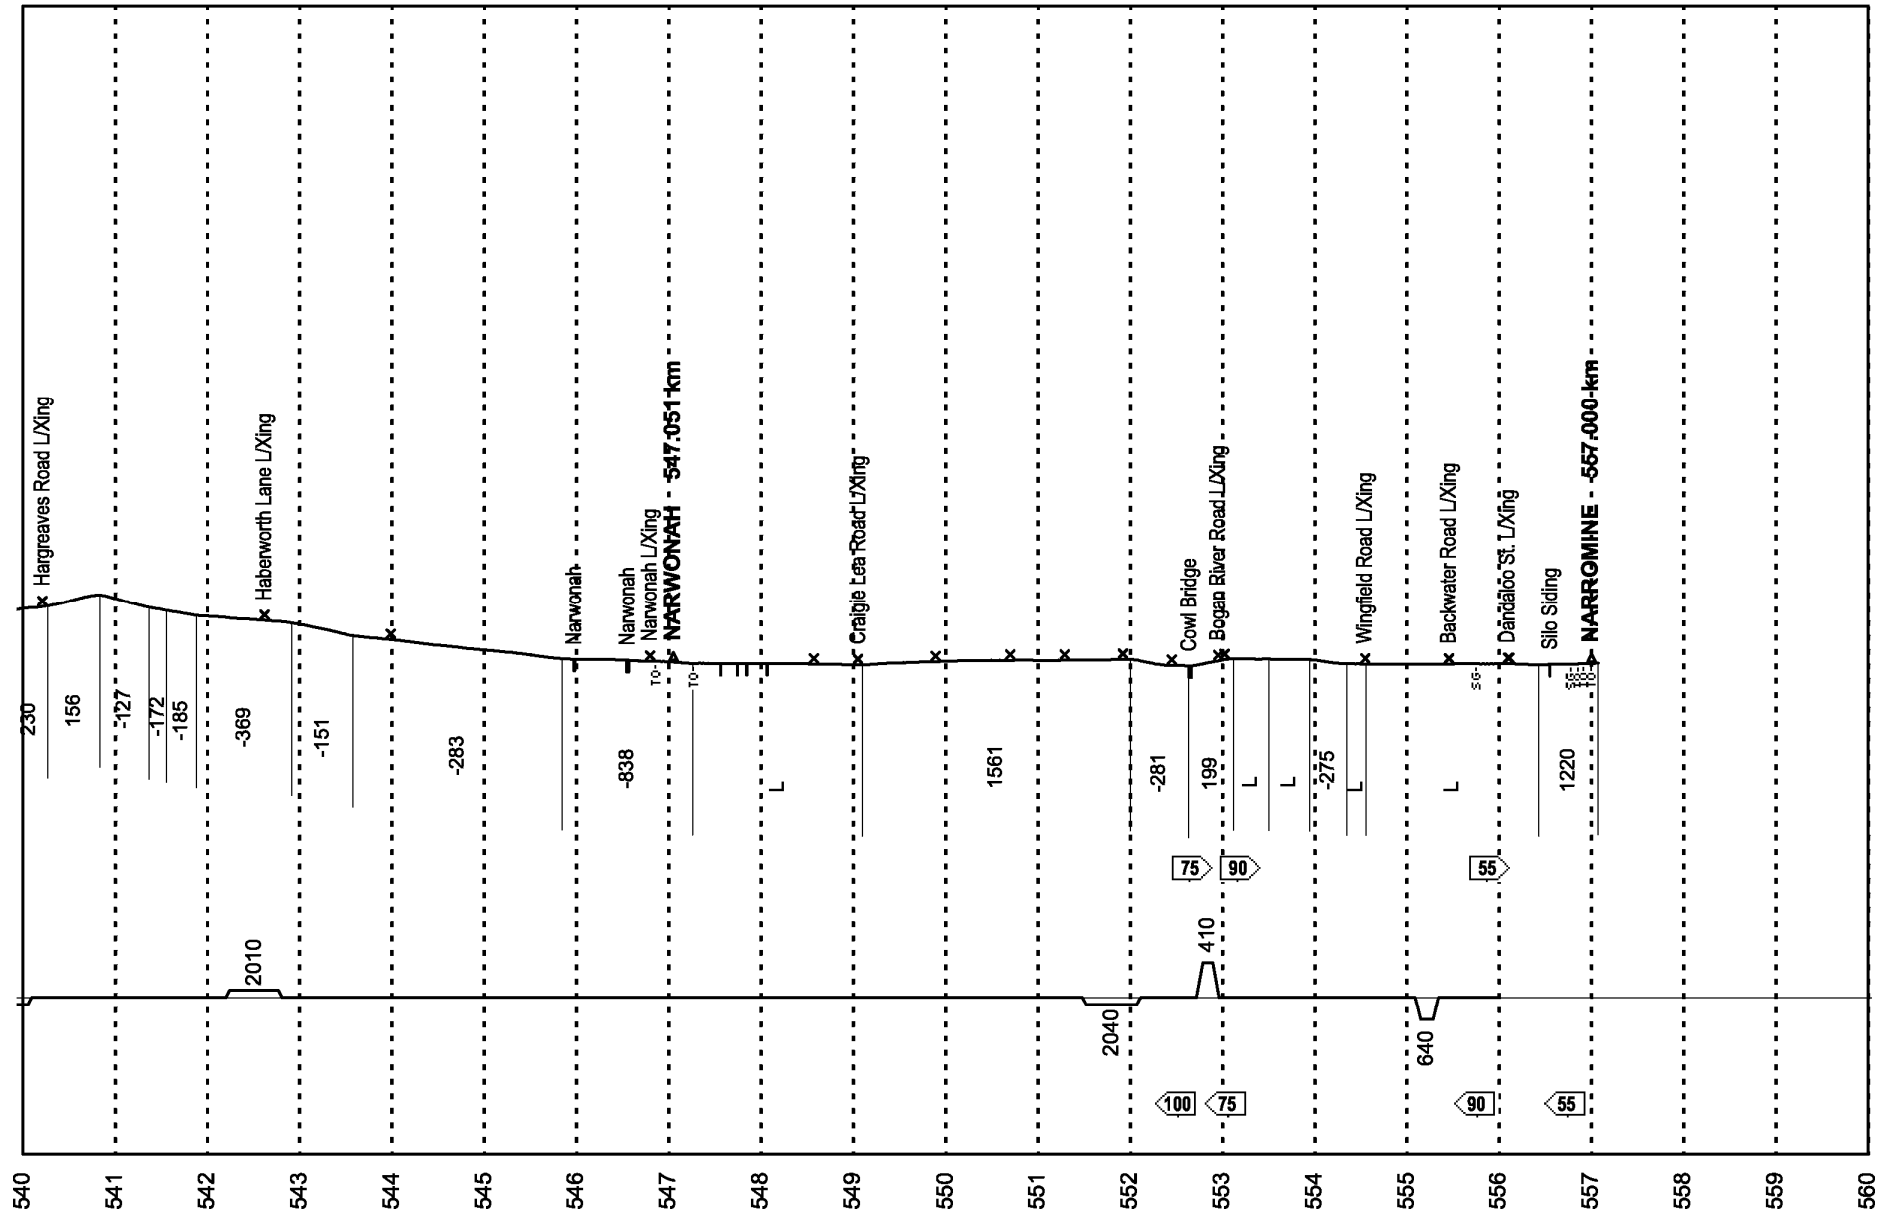

Corridor Code W33 – Parkes to Narromine

* Compensated

* Compensated

* Compensated