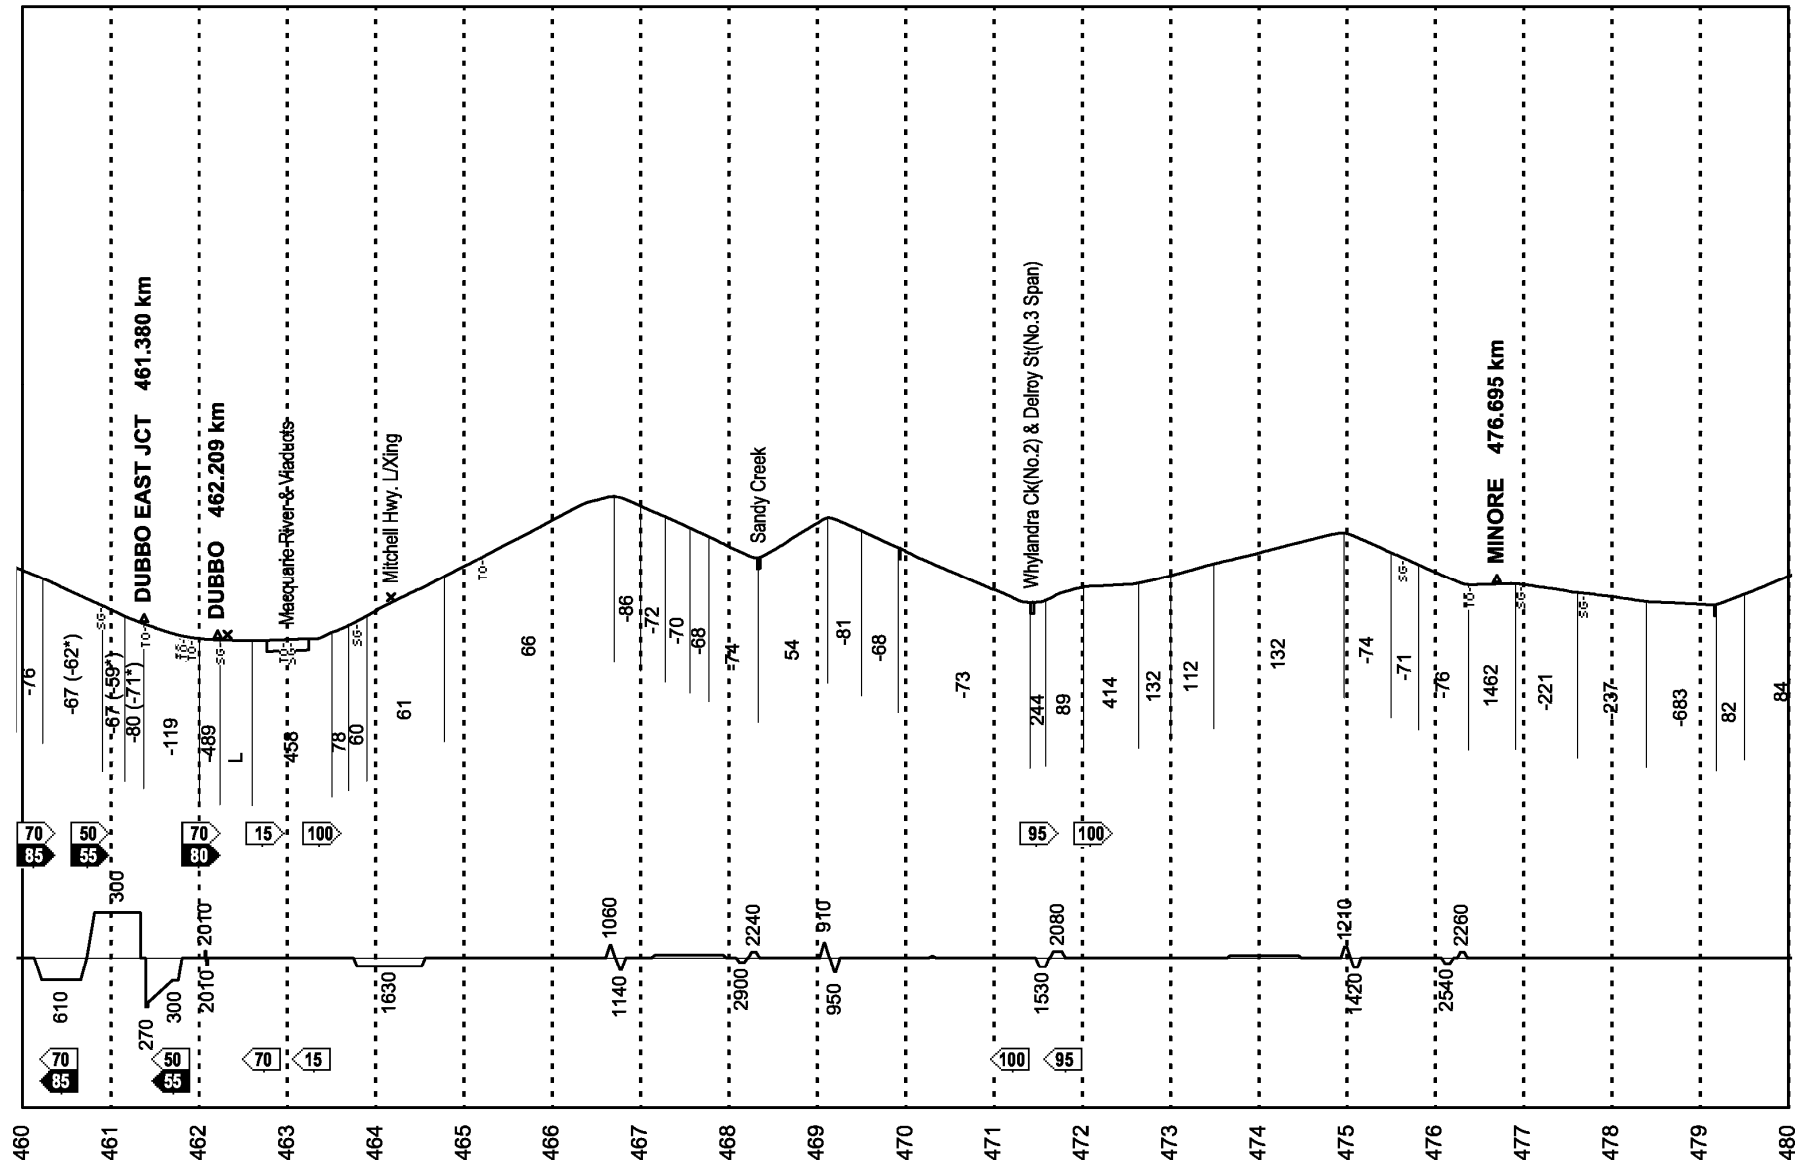

Corridor Code W00 – Main West (Dubbo to Narromine)

* Compensated

* Compensated