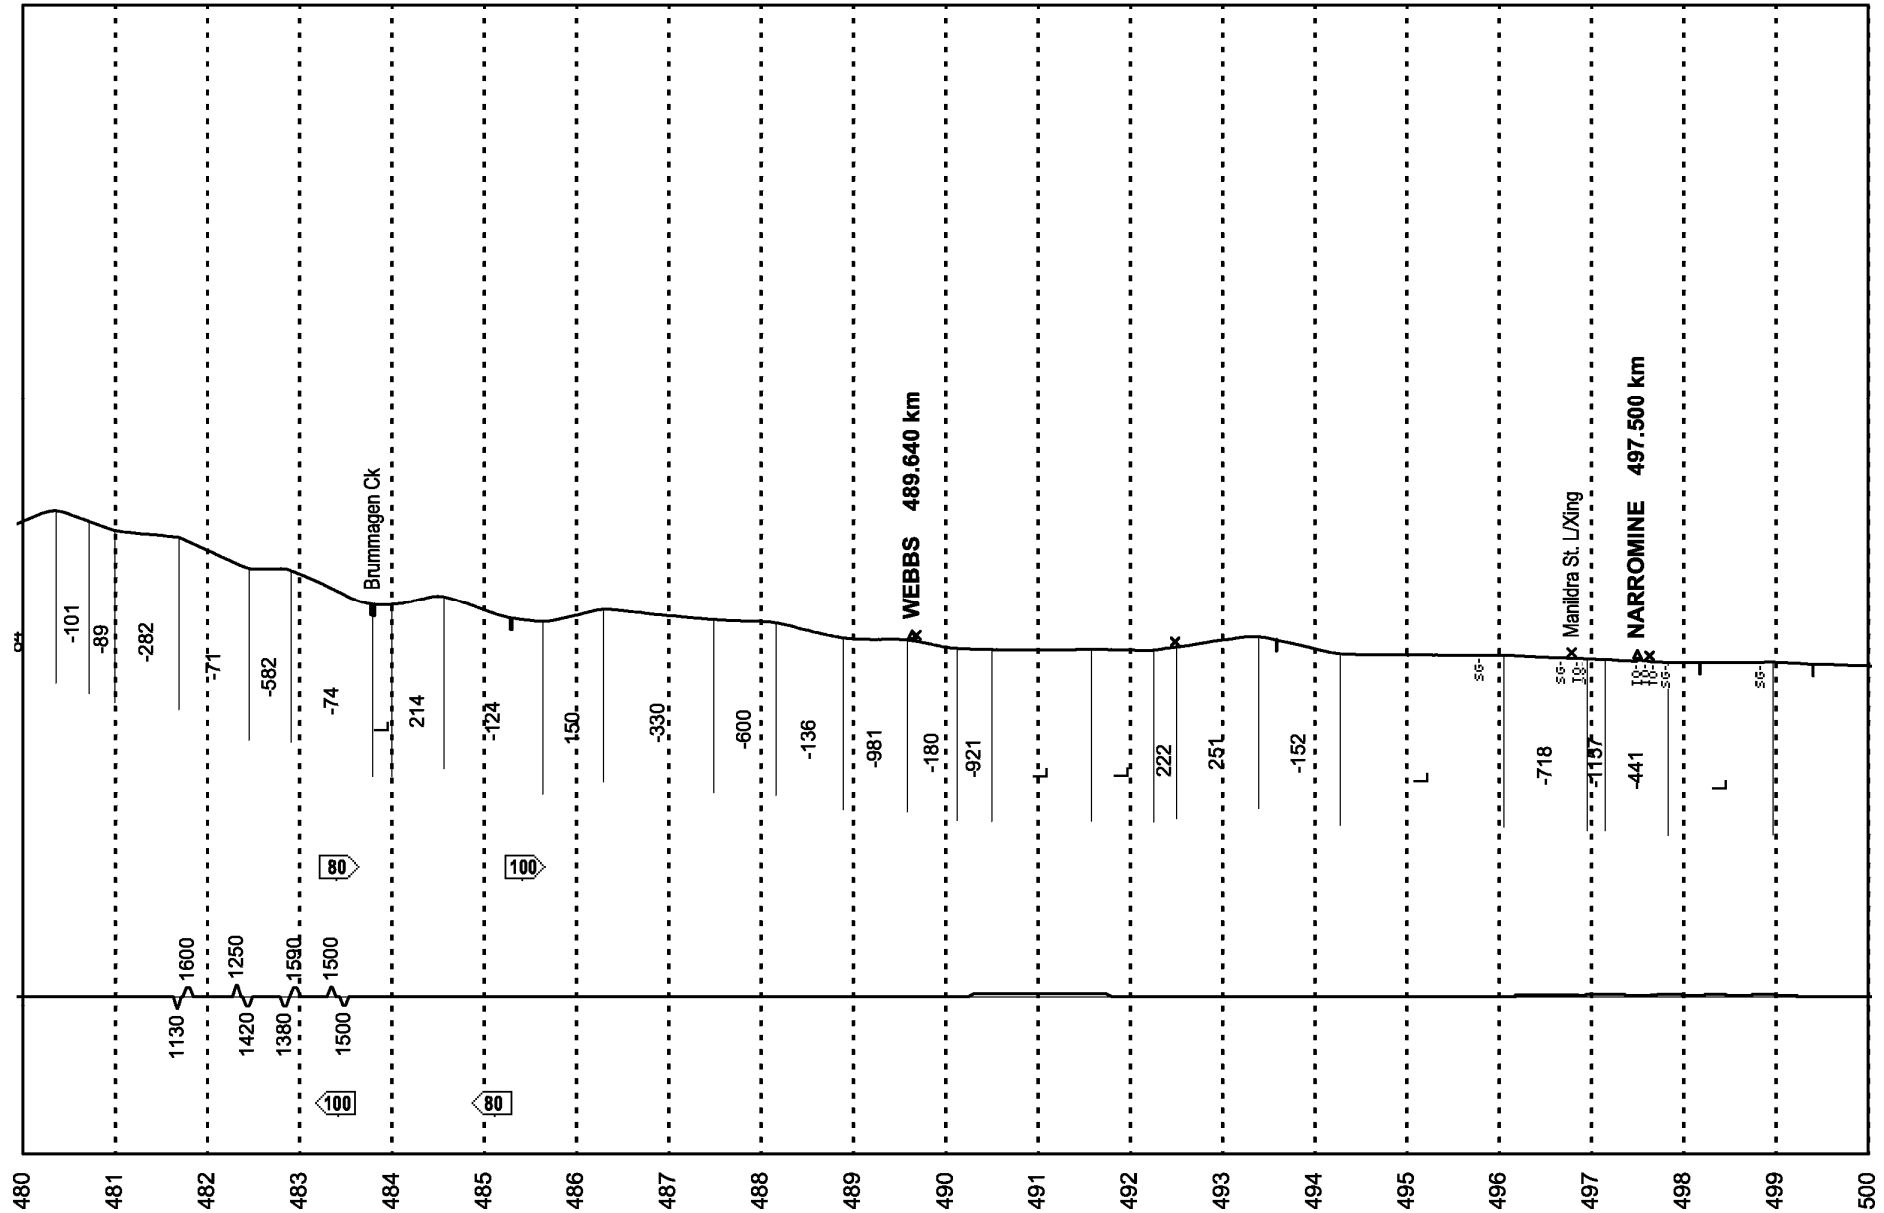

Corridor Code W00 – Main West (Dubbo to Narromine)

* Compensated

* Compensated