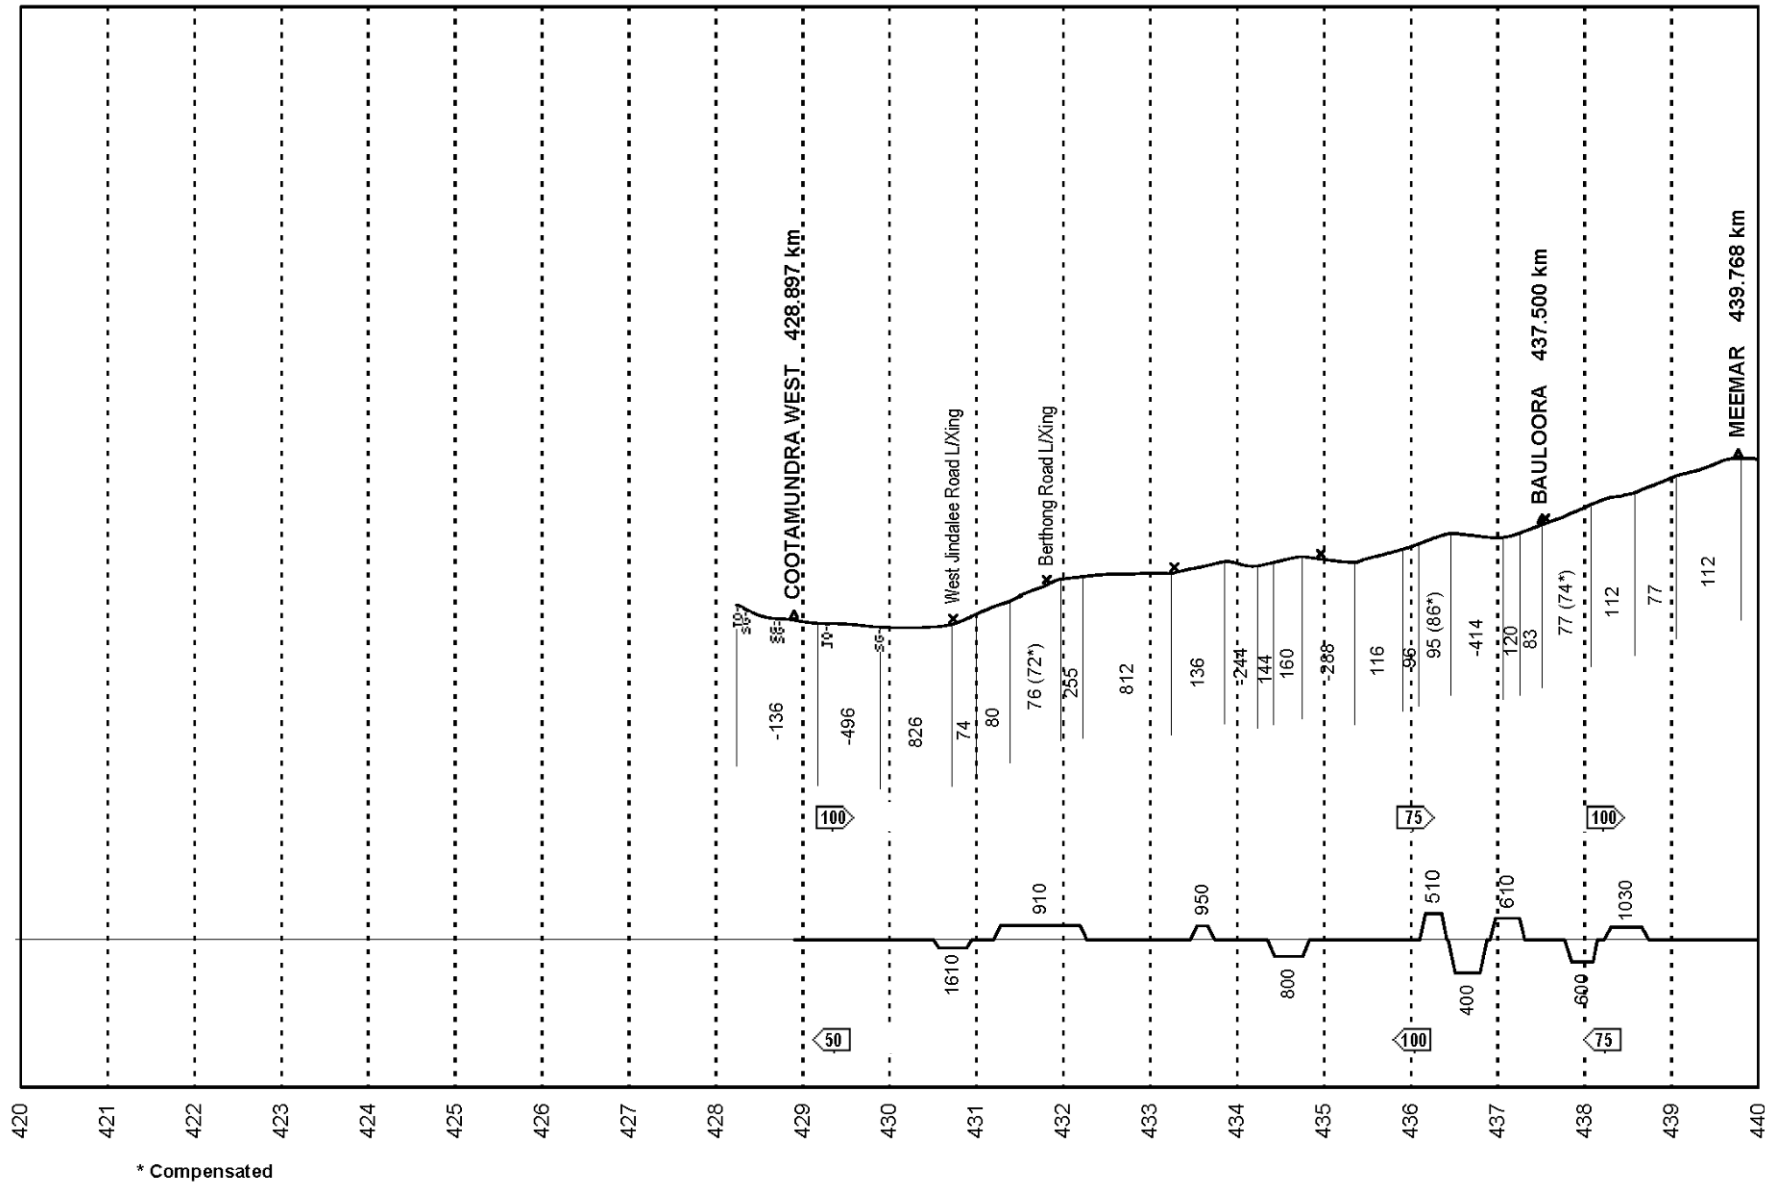

Corridor Code S70 – Cootamundra to Stockinbingal

* Compensated